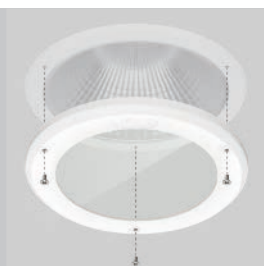

/SA60

60° satin etch reflector

/EM

Emergency Remote indicator

/EMP

EM Pro DALI emergency Remote indicator

/EMI

Emergency Integral indicator

/EMPI

EM Pro DALI emergency Integral indicator

/54

IP54 sealed clear lens

/65

IP65 option

Bezel + lens

IP65/002/240