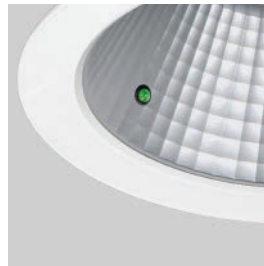

/SA60

60° satin etch reflector

/EM

Emergency Remote indicator

/EMP

EM Pro DALI emergency Remote indicator

/EMI

Emergency Integral indicator

/EMPI

EM Pro DALI emergency Integral indicator

/54

IP54 sealed clear lens

/65

IP65 option

Bezel + lens

IP65/002/240