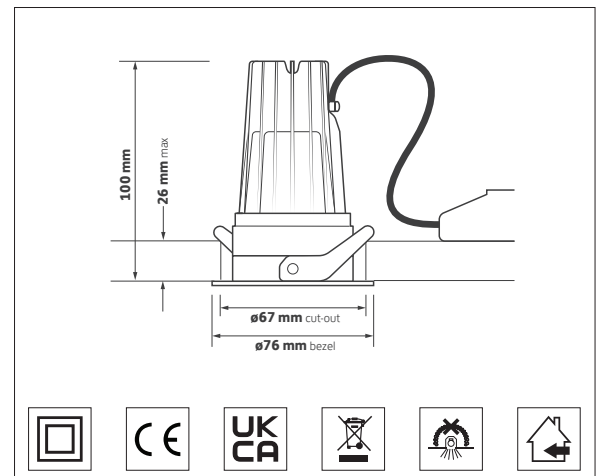

DIMENSIONS

ORDERING INFORMATION

Engine output (lm)	Colour temp	Luminaire power (tcW)	Light source efficacy (lm/W)	Engine efficacy (lm/tcW)	Model ref.
550	927	7.5	139	69	AGE001
575	830	6.0	177	87	AGE002
600	840	6.0	188	92	AGE003
725	927	9.5	134	74	AGE004
750	830	7.5	174	95	AGE005
775	840	7.5	180	98	AGE006