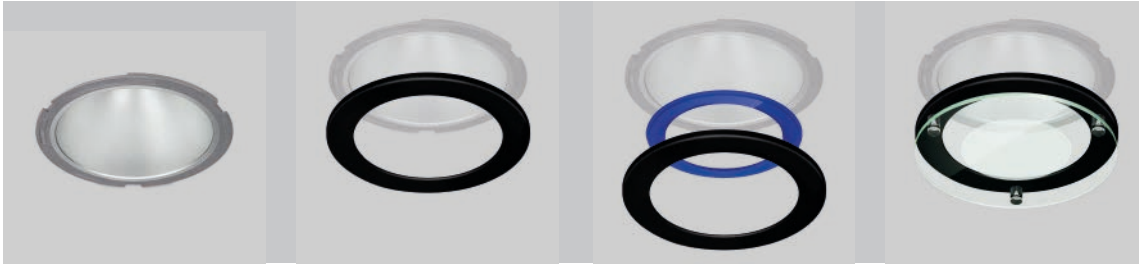

KEY FEATURES

- Professional, high performance LED downlight
- 60° satin etched aluminium reflector
- Philips DLM LED module and driver system
- IP54 and IP65 options
- DALI, dimming, emergency and wireless control options
- Nominal rated life >60,000 hrs @ L70/B10
- MacAdam colour tolerance 3 SDCM

/EM
Emergency
Remote indicator

/EMD
DALI emergency
Remote indicator

/EMS
Self test emergency
Remote indicator

/EMI
Emergency
Integral indicator

/EMDI
DALI emergency
Integral indicator

/EMSI
Self test emergency
Integral indicator