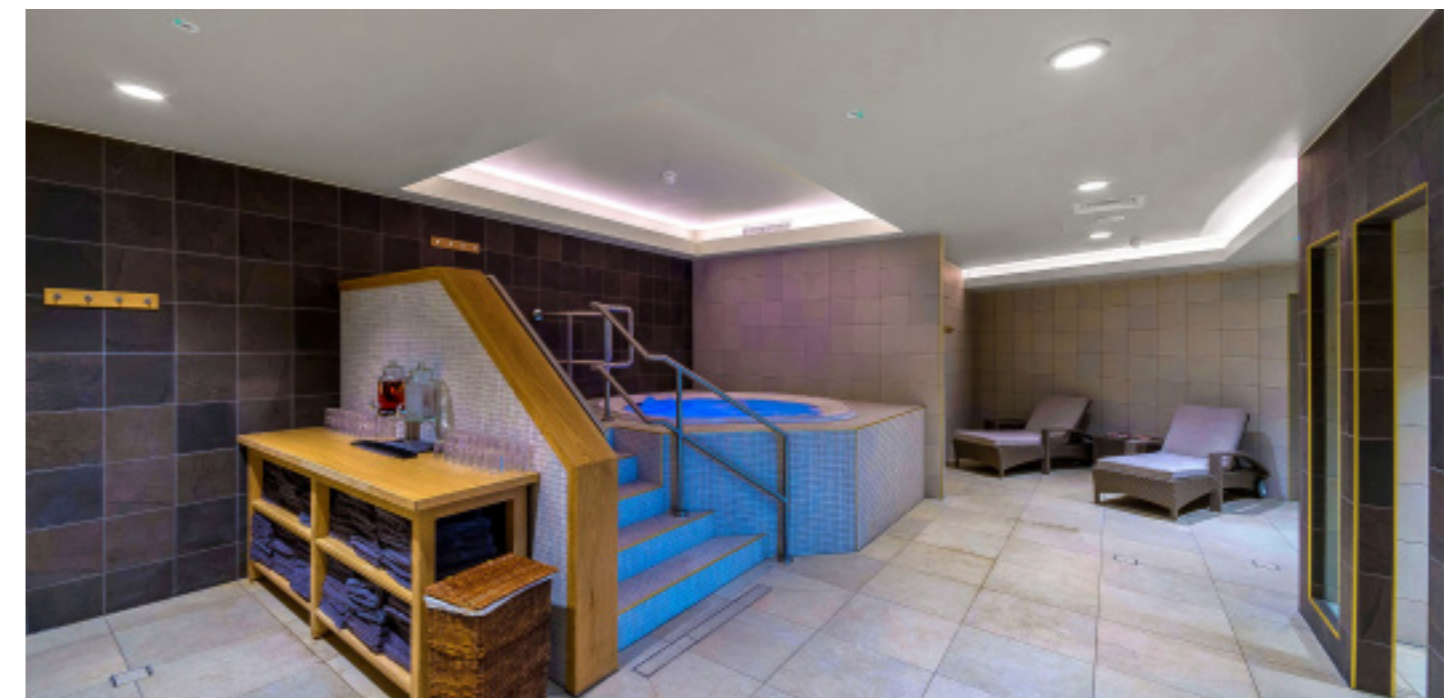

Keswick Reach Lodge Retreat

Keswick, Cumbria

Keswick Reach Lodge Retreat is a luxury escape in the Lake District, featuring high quality amenities, from self-catering facilities and home-from-home comforts in the lodges, to the Copper Fells Bar & Brasserie and relaxing Ammara spa.

Gamma was asked to develop a stylish and energy efficient scheme to complement the diverse range of amenities on site. These included a restaurant, bar and spa in the main guest building and storage, laundry and workshop areas in the staff outbuildings.

Architectural downlights were installed throughout the guest buildings to reflect its luxurious look and feel, including Topaz ACJs and ACAs, Great White TTTs and IP65 Sysion AAJs.

A functional lighting solution for the maintenance and housekeeping buildings was provided by Duro, our fully featured IP65 and IK10 rated anti-corrosive luminaire, and Syncro ADI fire rated IP65 mini downlight.

"We chose Gamma for this project because we knew that its flexible approach and range of quality LED luminaires would help us to fulfil the client's varied product requirements. The result is an energy efficient and architectural lighting solution that delivers on ambience, efficacy and safety."

Sam Baker, Electrical Contractor, Integra.