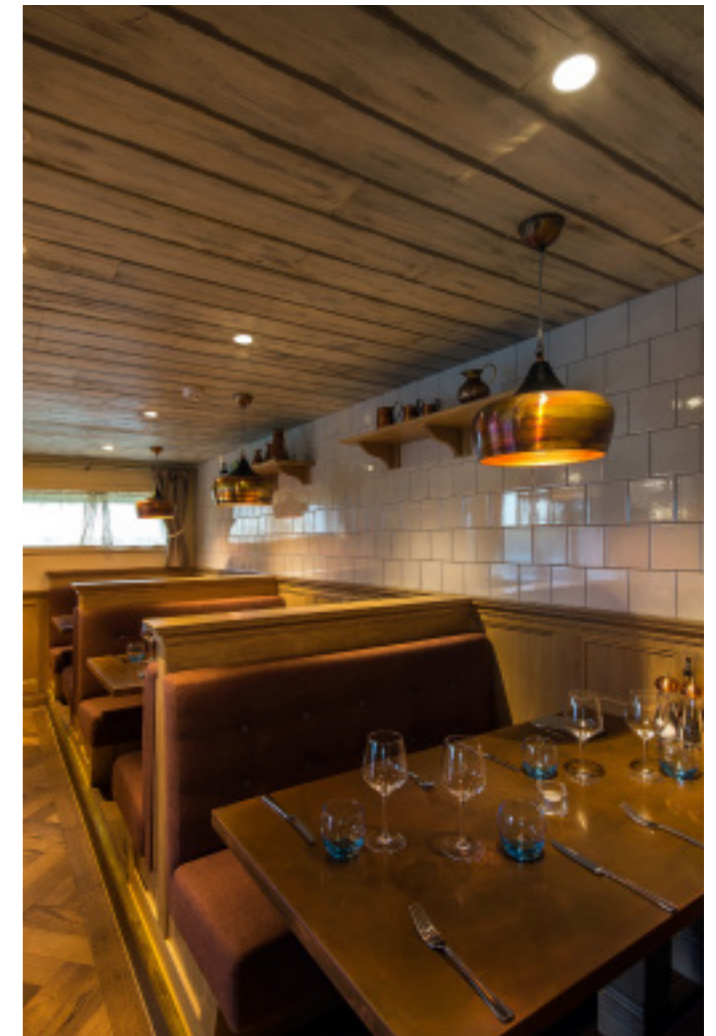

Keswick Reach Lodge Retreat

Keswick, Cumbria

Keswick Reach Lodge Retreat is a luxury escape in the Lake District, featuring high quality amenities, from self-catering facilities and home-from-home comforts in the lodges, to the Copper Fells Bar & Brasserie and relaxing Ammara spa.

Gamma was asked to develop a stylish and energy efficient scheme to complement the diverse range of amenities on site. These included a restaurant, bar and spa in the main guest building and storage, laundry and workshop areas in the staff outbuildings.

Architectural downlights were installed throughout the guest buildings to reflect its luxurious look and feel, including Topaz ACJs and ACAs, Great White TTTs and IP65 Sysion AAJs.

A functional lighting solution for the maintenance and housekeeping buildings was provided by Duro, our fully featured IP65 and IK10 rated anti-corrosive luminaire, and Syncro ADI fire rated IP65 mini downlight.

"We chose Gamma for this project because we knew that its flexible approach and range of quality LED luminaires would help us to fulfil the client's varied product requirements. The result is an energy efficient and architectural lighting solution that delivers on ambience, efficacy and safety."

Sam Baker, Electrical Contractor, Integra.