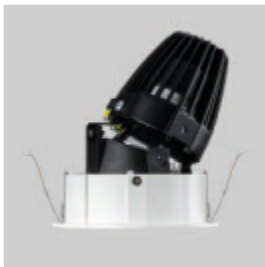

KEY FEATURES

- Low glare architectural downlight powered by Tridonic
- Discreet minimal bezel, die-cast from pure aluminium finished in white
- Matt black darklight baffle developed to minimise glare
- Fitted with an integral IP44 protective lens as standard
- Long life >60,000 hours L80/F10
- Ultra-low glare <10
- Precision moulded 40° reflector
- Tridonic LED engine and driver system
- Excellent thermally optimised 24 super-fin die-cast heatsink
- Short circuit, overload and temperature protection
- Complements Topaz ACA, AC, ACC and AI

BTWS002
Wireless Casambi twin wall switch

Topaz - ACJ

Options & accessories

Membership No 1835

PV - PRODUCT VARIATIONS

PV - Contact Sales
Any RAL colour bezel

PV - Contact Sales
Any RAL colour baffle

PV - Contact Sales
Plug & Play
Choice of connectors

PV - Contact Sales
LSOH / LSF cable

PV - Contact Sales
Tunable white for HCL

RELATED PRODUCTS

Wall wash
See Topaz ACA

Tiltable
See Topaz ACA

Square
See Topaz ACB & ACC

Twin / Triple
See Topaz ACB

Pendant
See Topaz AI