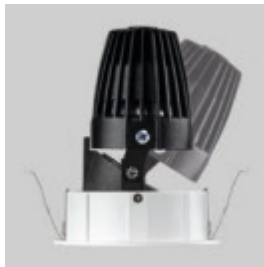

KEY FEATURES

- Low glare architectural downlight powered by Tridonic
- Discreet minimal bezel, die-cast from pure aluminium finished in white
- Matt black darklight baffle developed to minimise glare
- Fitted with an integral IP44 protective lens as standard
- Long life >60,000 hours L80/F10
- Ultra-low glare <10
- Precision moulded 40° reflector
- Tridonic LED engine and driver system
- Excellent thermally optimised 24 super-fin die-cast heatsink
- Short circuit, overload and temperature protection
- Complements Topaz ACA, AC, ACC and AI

PV - Contact Sales
LSOH / LSF cable

PV - Contact Sales
Tunable white for HCL

RELATED PRODUCTS

Wall wash
See Topaz ACA

Tiltable
See Topaz ACA

Square
See Topaz ACB & ACC

Twin / Triple
See Topaz ACB

Pendant
See Topaz AI