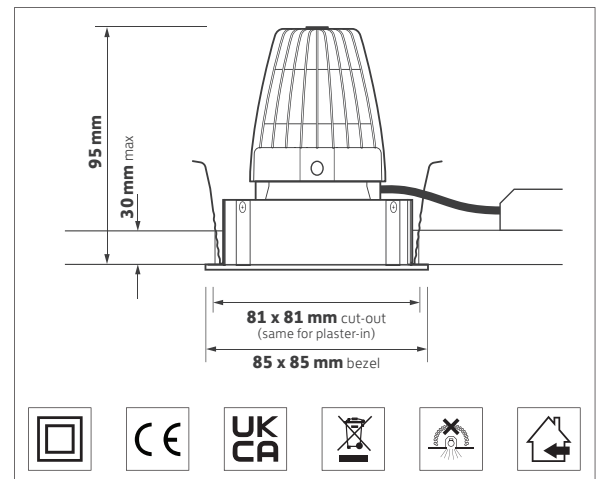

Bezel 85 x 85 mm

Eco designed

UGR <math><10</math>

Low glare

Emergency Options

Renewable luminaire

Warranty 5 years

Plaster-in Options

## DIMENSIONS

### DIMENSIONS