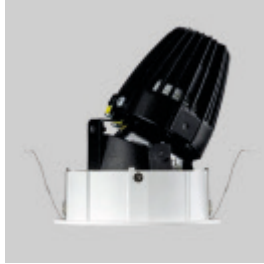

Wall wash

See Topaz ACA