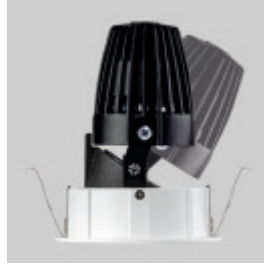

Tilttable

See Topaz ACA