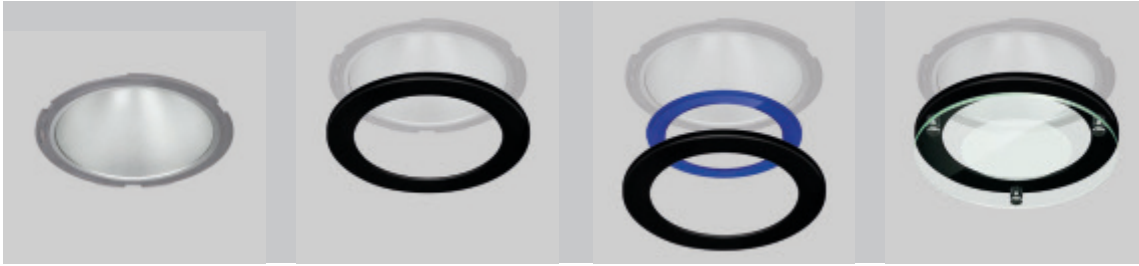

KEY FEATURES

- Professional, high performance LED downlight
- 60° satin etched aluminium reflector
- Philips DLM LED module and driver system
- IP54 and IP65 options
- DALI, dimming, emergency and wireless control options
- Nominal rated life >60,000 hrs @ L70/B10
- MacAdam colour tolerance 3 SDCM

/EM
Emergency
Remote indicator

/EMD
DALI / Self test EM
Remote indicator

/EMI
Emergency
Integral indicator

/EMDI
DALI / Self test EM
Integral indicator

/TL
Twist & lock bezel
option

Bezel

Bezel + accessory

Dropped glass bezel