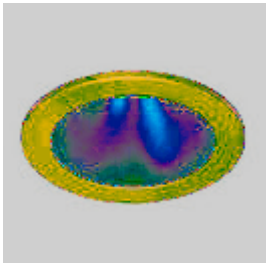

PV - PRODUCT VARIATIONS

PV - Contact Sales
Any RAL colour
twist & lock / IP65 bezel