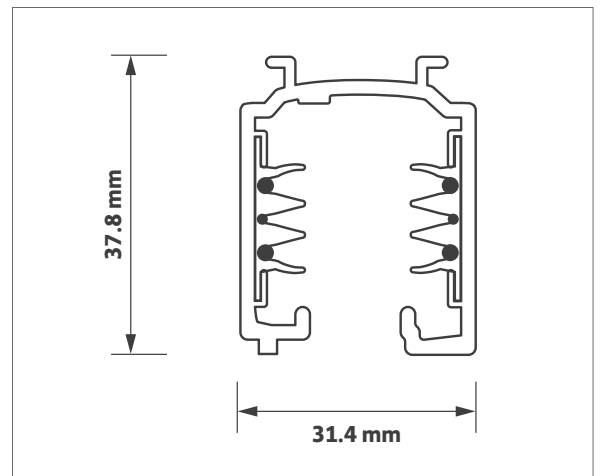

Stucchi® ONETRACK™ Datasheet

KEY FEATURES

- Surface mounted lighting track system
- Based on the Eurostandard Plus® platform
- Suitable for use with Global Trac® adaptors
- Three circuit and DALI compatible
- An easy to create and design modular system
- Available in black or white

DIMENSIONS

ORDERING INFORMATION

Description	Model Ref. White	Model Ref. Black
1 m track	9000A-1/W-ST	9000A-1/B-ST
2 m track	9000A-2/W-ST	9000A-2/B-ST
End feed	9001/W	9001/B
Straight connector	9003/W	9003/B
End cap	9004/W	9004/B
L-connector / feed	9011/W	9011/B
Flexible adjustable corner connector	9018/W	9018/B
2 m wire suspension kit	S-9000/114-T/W	S-9000/114-T/B
Pattress	9000/BP-D-W	9000/BP-D-B

OPTIONS

Options	Suffix
Conductor cutting tool	S-9000/T
Alternative 2 m suspension kit	SUS.TRK/2M

Stucchi® ONETRACK™

Options & accessories

9001/W
End feed
White

9003/W
Straight connector
White

9004/W
End cap
White

Stucchi® ONETRACK™ Datasheet

FIXING POSITIONS AND MAXIMUM LOAD

1 m track

2 m track

LAYOUT EXAMPLE

ELECTRICAL CONNECTIONS

Thornhill Road Business Park
Tenter Fields, Dewsbury
West Yorkshire
WF12 9QT
+44 (0)1924 482777
www.gamma-uk.com