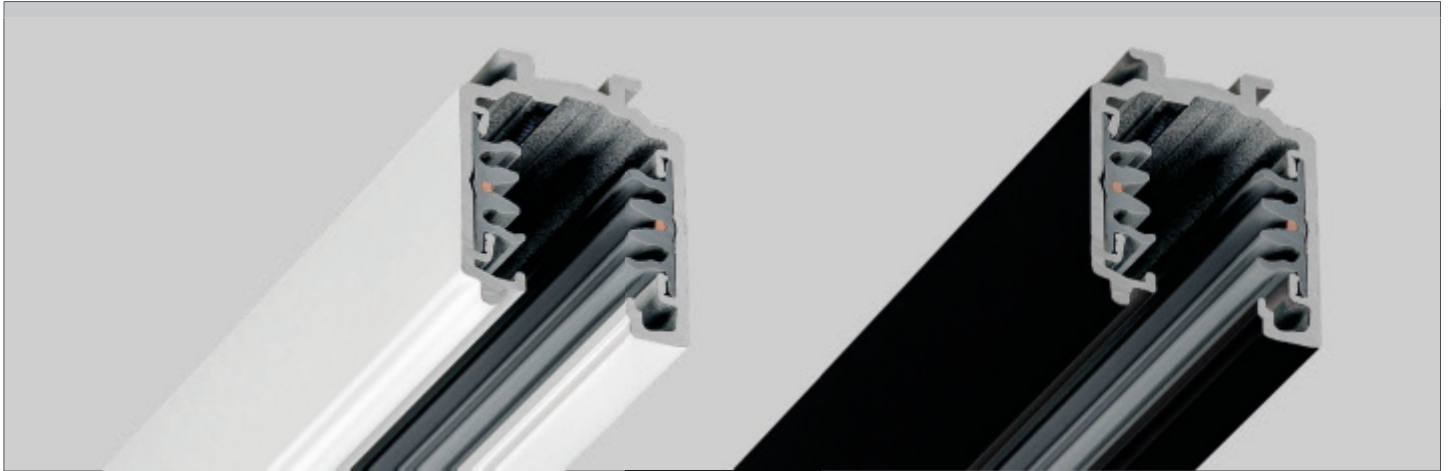

Stucchi® ONETRACK™ Datasheet

KEY FEATURES

- Surface mounted lighting track system
- Based on the Eurostandard Plus® platform
- Suitable for use with Global Trac® adaptors
- Three circuit and DALI compatible
- An easy to create and design modular system
- Available in black or white

DIMENSIONS

ORDERING INFORMATION

Description	Model Ref. White	Model Ref. Black
1 m track	9000A-1/W-ST	9000A-1/B-ST
2 m track	9000A-2/W-ST	9000A-2/B-ST
End feed	9001/W	9001/B
Straight connector	9003/W	9003/B
End cap	9004/W	9004/B
L-connector / feed	9011/W	9011/B
Flexible adjustable corner connector	9018/W	9018/B
2 m wire suspension kit	S-9000/114-T/W	S-9000/114-T/B
Pattress	9000/BP-D-W	9000/BP-D-B