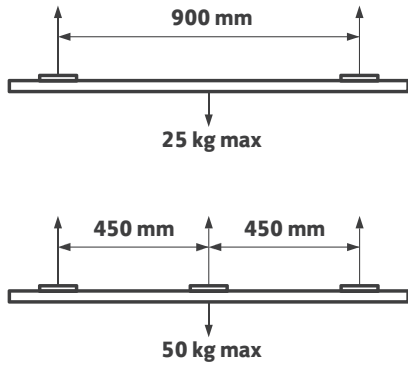

Stucchi® ONETRACK™ Datasheet

FIXING POSITIONS AND MAXIMUM LOAD

1 m track

2 m track

LAYOUT EXAMPLE

ELECTRICAL CONNECTIONS

Thornhill Road Business Park
Tenter Fields, Dewsbury
West Yorkshire
WF12 9QT
+44 (0)1924 482777
www.gamma-uk.com