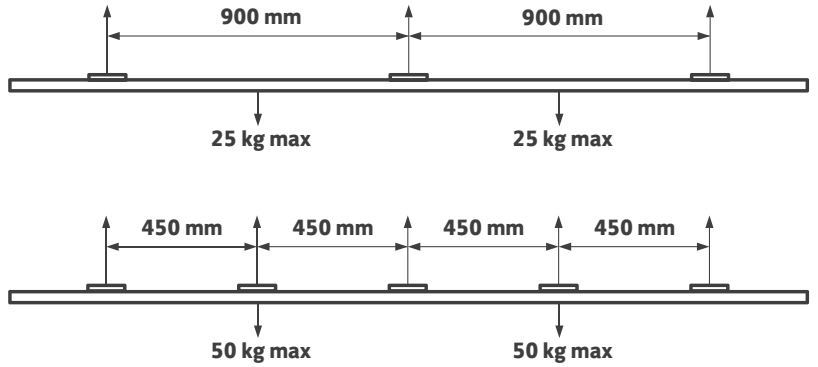

90011/B
L-connector / feed
Black

90018/B
Flex adjustable connector
Black

S-9000/114-T/B
2 m wire suspension
kit - Black

9000/BP-T/B
Patress
Black

S-9000/T
Conductor cutting tool

SUS.TRK/2M
Alternative 2 m
suspension kit

Stucchi® ONETRACK™ Datasheet

FIXING POSITIONS AND MAXIMUM LOAD

1 m track

2 m track

LAYOUT EXAMPLE

ELECTRICAL CONNECTIONS

Thornhill Road Business Park
Tenter Fields, Dewsbury
West Yorkshire
WF12 9QT
+44 (0)1924 482777
www.gamma-uk.com