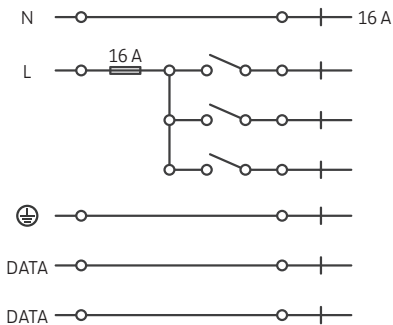

Stucchi® ONETRACK™ Datasheet

FIXING POSITIONS AND MAXIMUM LOAD

1 m track

2 m track

LAYOUT EXAMPLE

ELECTRICAL CONNECTIONS

Thornhill Road Business Park
Tenter Fields, Dewsbury
West Yorkshire
WF12 9QT
+44 (0)1924 482777
www.gamma-uk.com