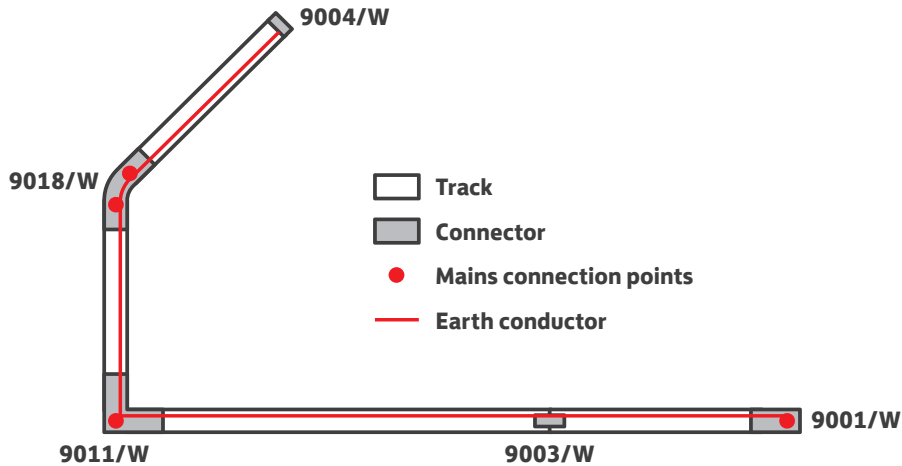

Stucchi® ONETRACK™ Datasheet

FIXING POSITIONS AND MAXIMUM LOAD

1 m track

2 m track

LAYOUT EXAMPLE

ELECTRICAL CONNECTIONS

Thornhill Road Business Park
Tenter Fields, Dewsbury
West Yorkshire
WF12 9QT
+44 (0)1924 482777
www.gamma-uk.com