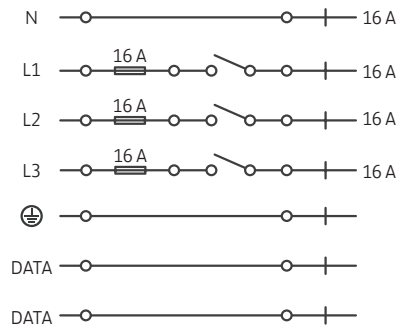

Stucchi® ONETRACK™ Datasheet

FIXING POSITIONS AND MAXIMUM LOAD

1 m track

2 m track

LAYOUT EXAMPLE

ELECTRICAL CONNECTIONS

Thornhill Road Business Park
Tenter Fields, Dewsbury
West Yorkshire
WF12 9QT
+44 (0)1924 482777
www.gamma-uk.com