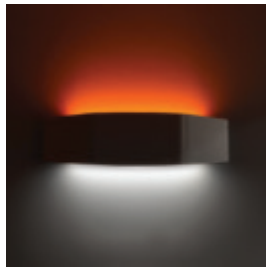

PV - Contact Sales

Coloured diffusers

Thornhill Road Business Park
Tenter Fields, Dewsbury
West Yorkshire
WF12 9QT
+44 (0)1924 482777
www.gamma-uk.com

Please note: Specification values may change due to rapid development of lighting technology. All performance data is taken at an ambient temperature of +25°C.
Data may be rounded up/down for illustrative purposes. We reserve the right to amend or change details without prior notification. E&OE.