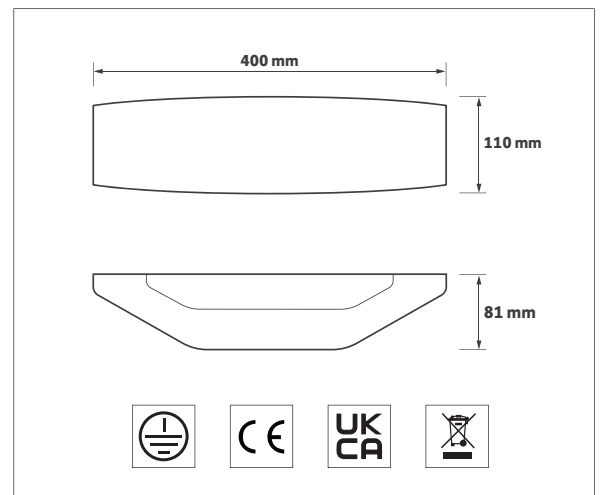

KEY FEATURES

- Decorative LED wall light
- Bi-directional light output
- Opal acrylic diffusers for homogenous illumination
- Mount vertically or horizontally
- Integral LED driver
- Life >72,000 hours L80/B10
- DALI, wireless control and emergency options
- White RAL 9016 as standard.
- Black RAL 9005 and grey RAL 9006 options
- Short circuit, overload and temperature protection
- 5 year warranty

DIMENSIONS

ORDERING INFORMATION

Luminaire output (lm)	Colour temp	Luminaire power (tcW)	Luminaire efficacy (lm/tcW)	Model ref.
825	830	9	92	AEC001
875	840	9	97	AEC002
1550	830	16	97	AEC003
1625	840	16	102	AEC004
2200	830	24	92	AEC005
2325	840	24	97	AEC006