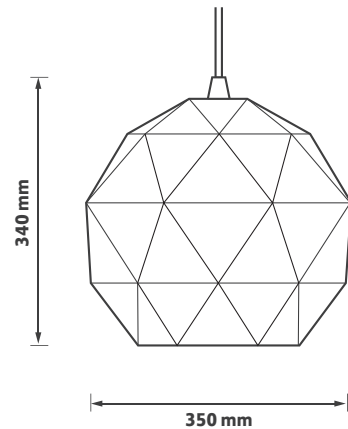

DECO2

DATASHEET

GAMMA
ILLUMINATION

Black / Gold

Gold - /GD

Key Features

- Caddy decorative pendant
- Black brushed/gold finish as standard
- Black braided cord
- M.O.Q. = 1

Technical Drawing

Ordering Information

Diameter (mm)	Max Wattage	Lamp Cap	Model Ref.
350	60 W	E27	DECO2.003

Options

Please select from the options below.

Life	Dimming	Output	Power	Colour	Model Ref.
15,000 h	MDIM	806 lm	7W (60W)	2700K	LEDLAMP.001