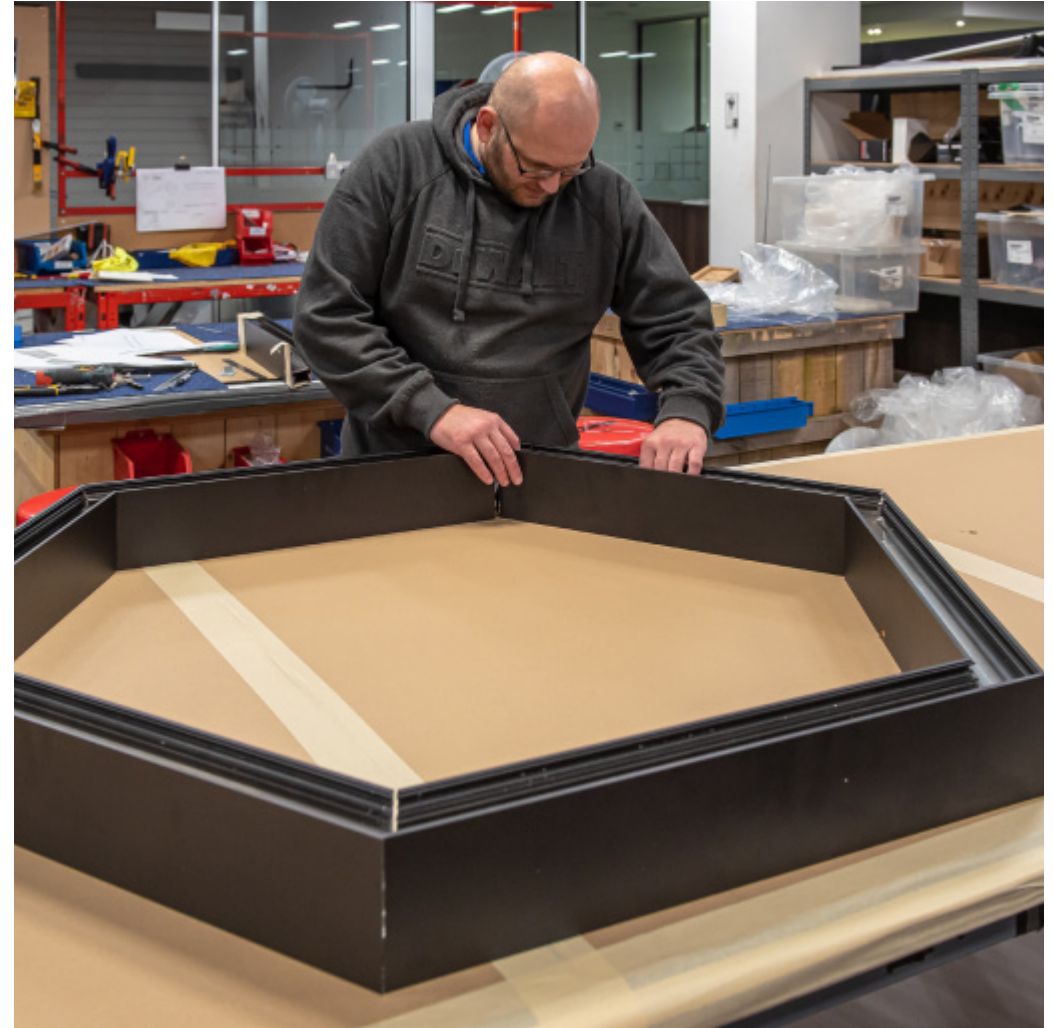

CP. Custom Product

Proflux suspended hexagon

Requirements: 1.2 m suspended hexagon - RAL 9005 Jet Black
Direct illumination - Opal diffuser
DALI control