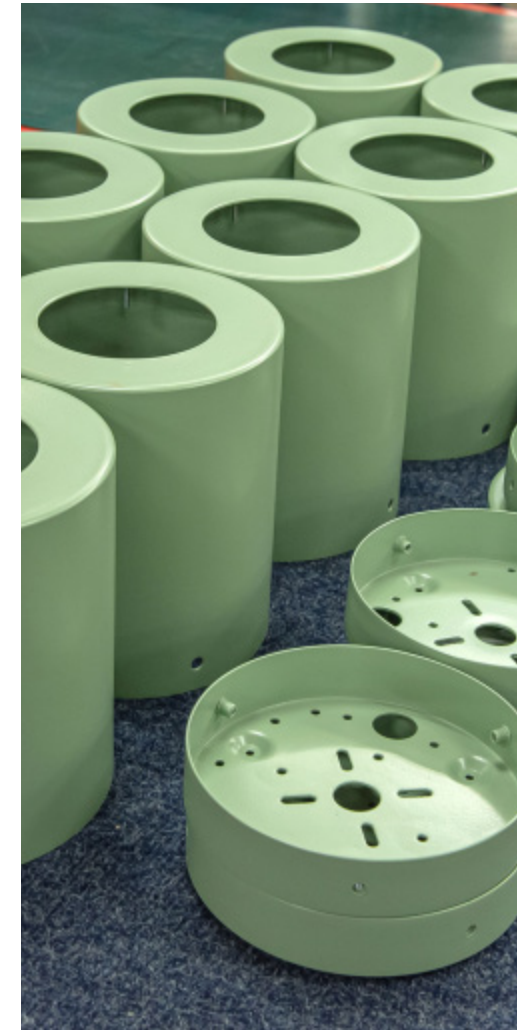

PV. Great White AHA suspended

Product variation - RAL 6021 Pale Green

Requirements: Body & ceiling plate finished in RAL 6021
DALI control
40° multi-faceted reflector