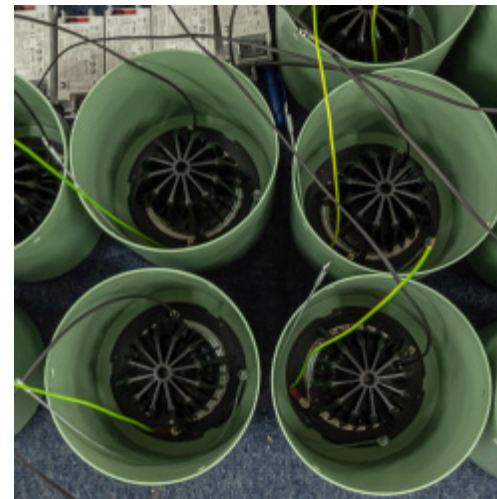

PV. Great White AHA suspended

Product variation - RAL 6021 Pale Green

Requirements: Body & ceiling plate finished in RAL 6021
DALI control
40° multi-faceted reflector