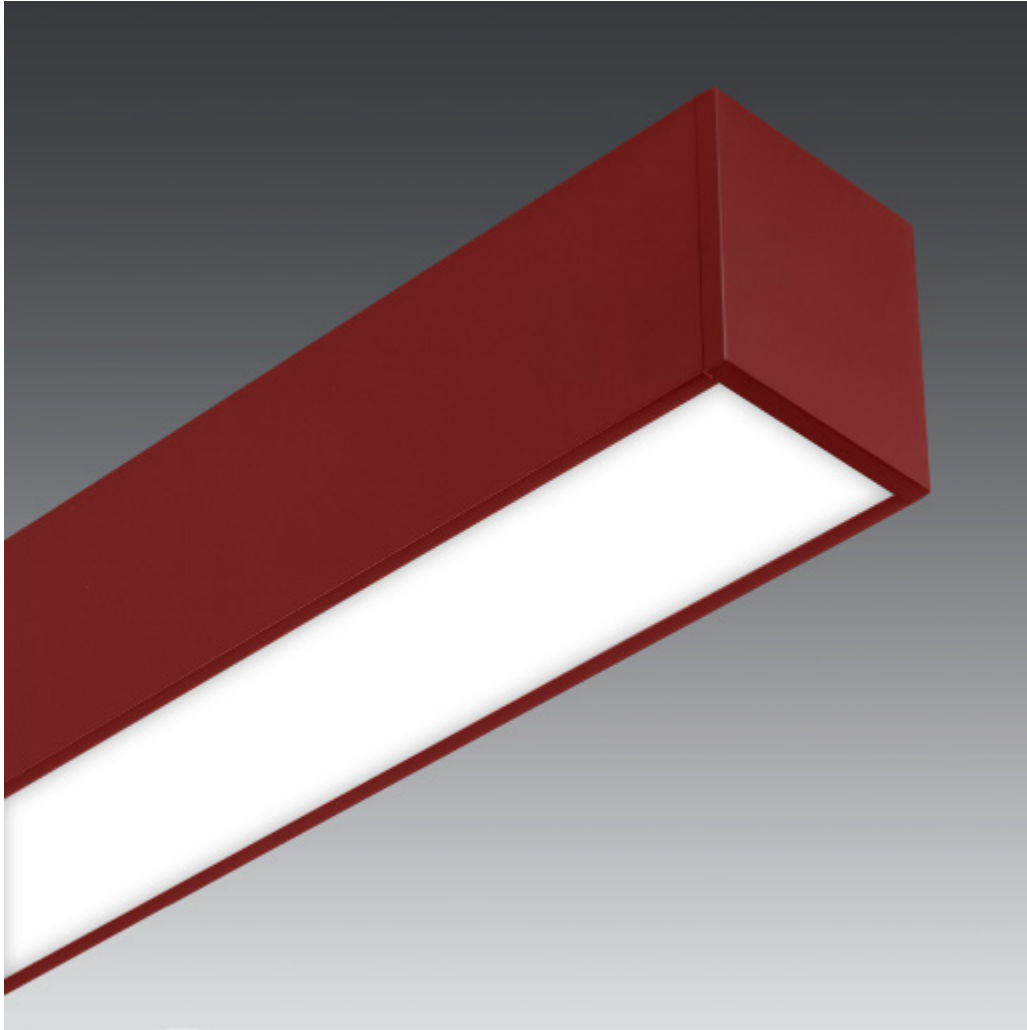

PV. Proflux

Product variation - Bespoke finish

Requirements: 2.5 m solo and continuous linears
RAL 3005 wine red bespoke finish
Colour-matched end-caps
DALI control