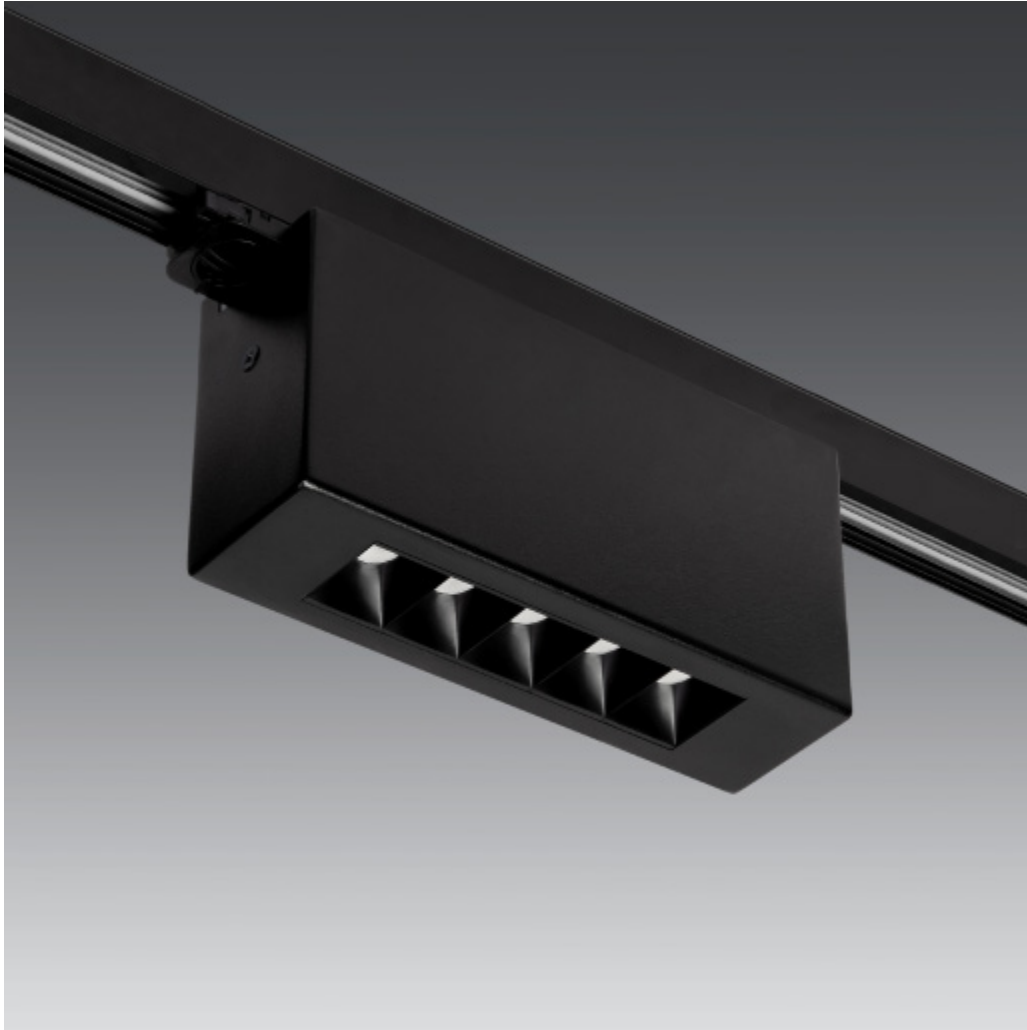

CP. Custom Product

Quinto track mounted low glare linear downlight

- Requirements:
- 3-circuit Global compatible track adaptor
 - Short-run 3D printed components
 - Black RAL 3005 finish
 - Low glare black baffles / 30° medium beam optics
 - Designed to complement recessed Quinto luminaires