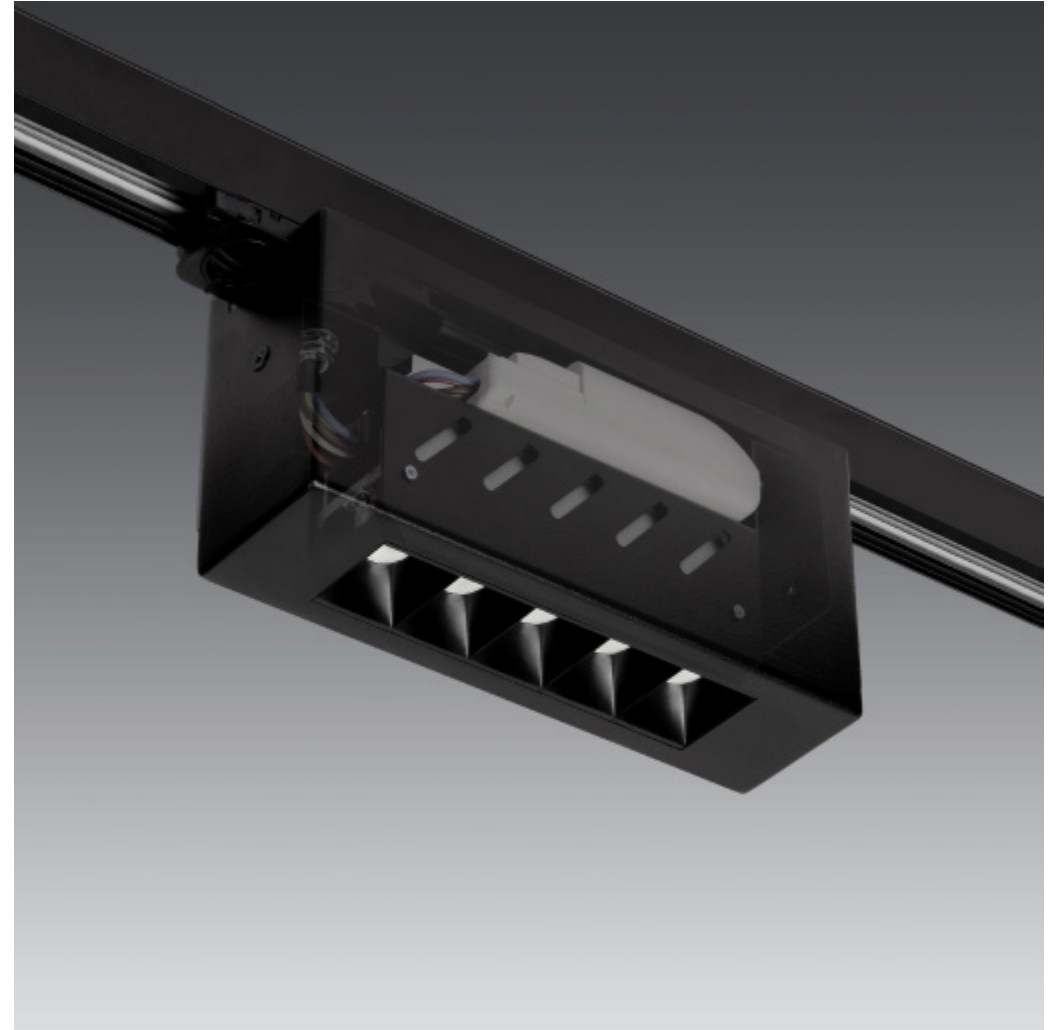

CP. Custom Product

Quinto track mounted low glare linear downlight

- Requirements:
- 3-circuit Global compatible track adaptor
 - Short-run 3D printed components
 - Black RAL 3005 finish
 - Low glare black baffles / 30° medium beam optics
 - Designed to complement recessed Quinto luminaires