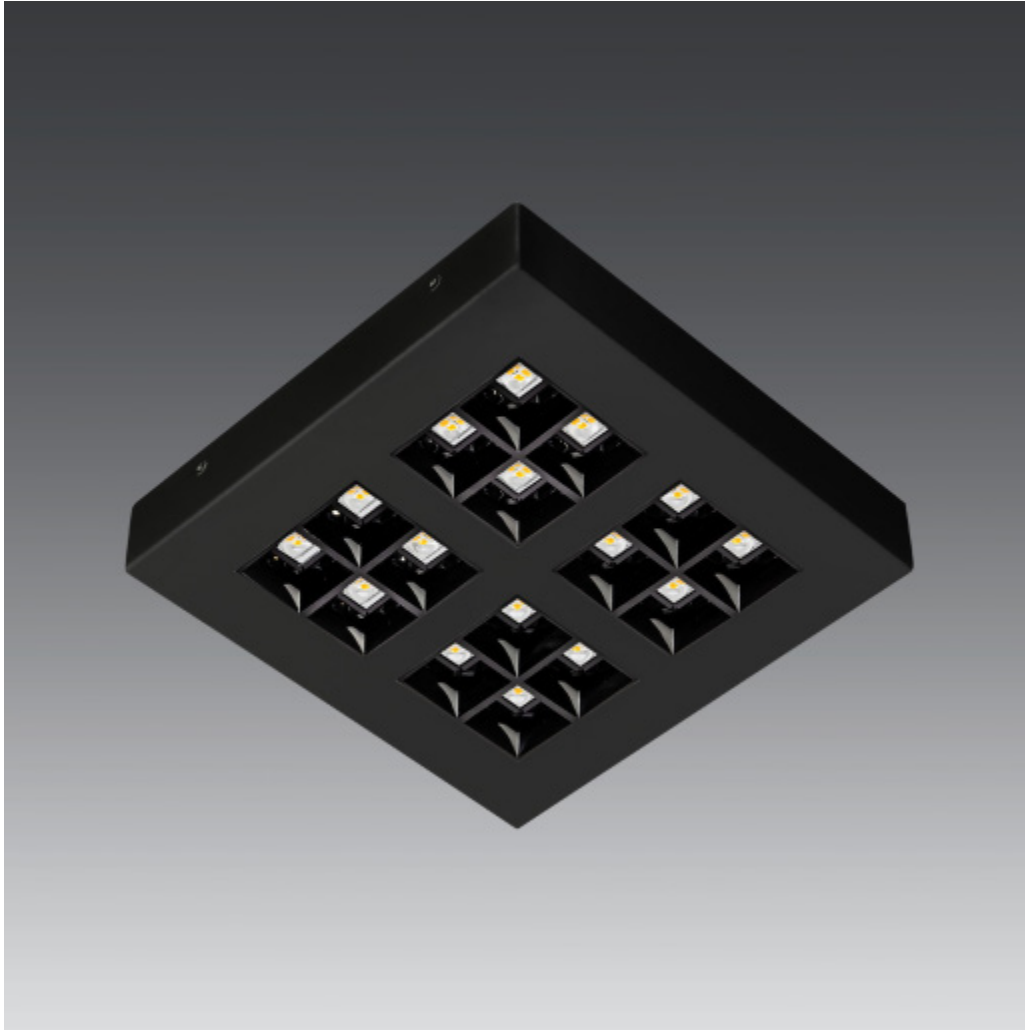

# CP. Custom Product

Quinto 4x4 - Surface mounted

Requirements:

- High clarity 50° wide beam lens
- White / chrome / gloss black baffles
- Brilliant white RAL 9016 and Jet Black RAL 9005 bodies
- DALI control