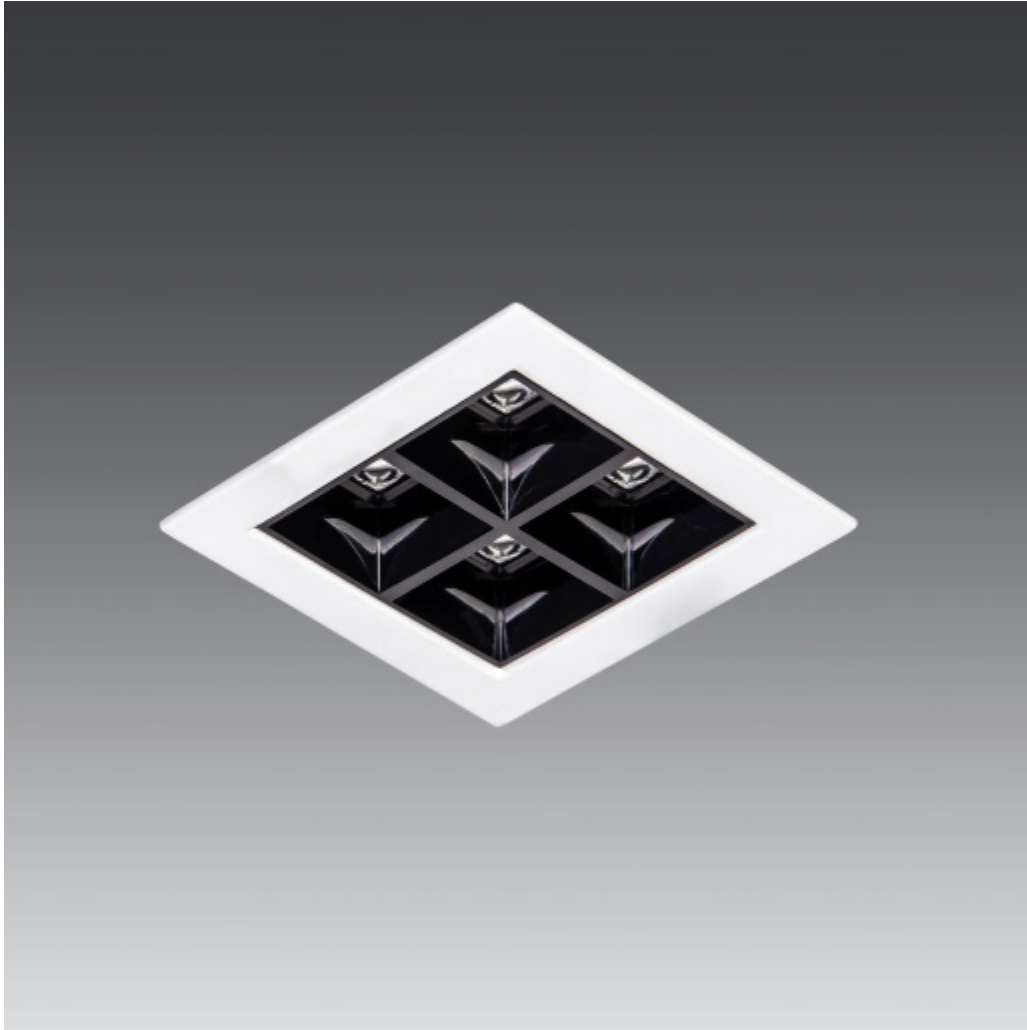

# CP. Custom Product

Quinto 2x2 square

Requirements: High clarity 50° wide beam lens  
UGR<19 black baffles  
Brilliant white RAL 9016 bezel  
1500 lm / CRI 80 / 4000 K / DALI control

Dimensions: Bezel: 110 x 110 mm  
Cut-out: 100 x 100 mm  
Height: 50 mm