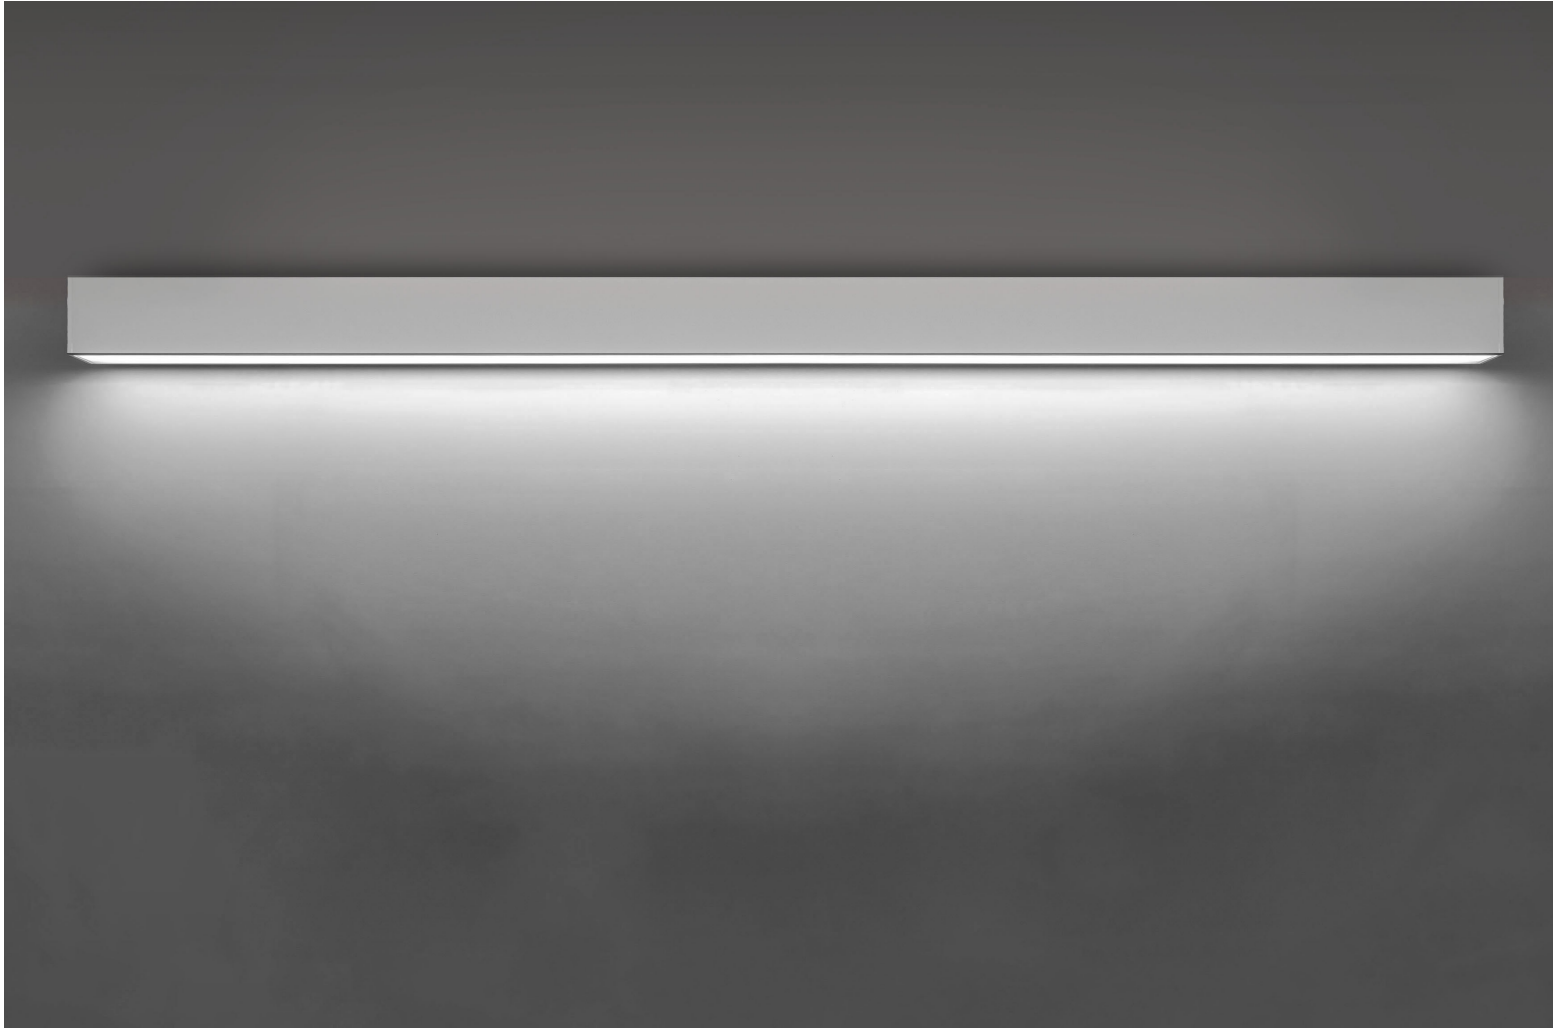

CP. Custom Product

Proflux wall-mounted linear

- Requirements:
- 1.5 m wall mounted linear to match existing ceiling mounted linear system
 - Finished in white RAL 9016
 - Opal diffuser for wall wash effect
 - Tridonic 4000 K LED and driver system