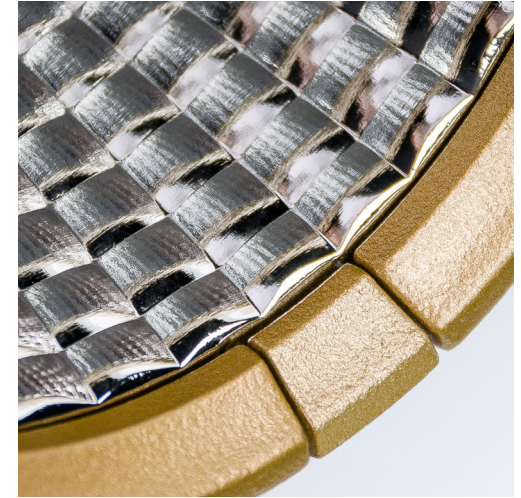

# CP. Custom Product

Lingo surface mounted spotlight

Requirements: Finished in pearl gold RAL 1036  
40° medium beam reflector  
Tridonic LED and driver system