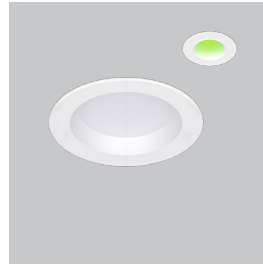

KEY FEATURES

- Professional IP54 commercial downlight
- Recessed opal PC diffuser
- SMD LED powered by Tridonic
- Bezel finished in RAL 9016 white
- Switchable 3 x CCT - 830 / 840 / 856
- Long life 50,000 h L70
- Emergency, DALI, dimming and wireless network control options
- 5 year warranty

DIMENSIONS

ORDERING INFORMATION

Luminaire output (lm)	Colour temp (switchable)	Luminaire power (tcW)	Light source efficacy (lm/W)	Luminaire efficacy (lm/tcW)	Model ref.
750	830	9	121	82	
850	840	9	137	92	CF001
775	855	9	127	86	

OPTIONS

Options	Suffix
Control gear	/MDIM, /ECO, /BTC
Emergency - Remote indicator	/EM, /EMD

/MDIM

Phase-cut mains dimming

/ECO

SwitchDim / DALI / DSI

/BTC

Casambi wireless network inc. dimming

/EM

Emergency Remote indicator

/EMD

DALI / Self test EM Remote indicator

PV - PRODUCT VARIATIONS

PV - Contact Sales

Choice of connectors

RELATED PRODUCTS