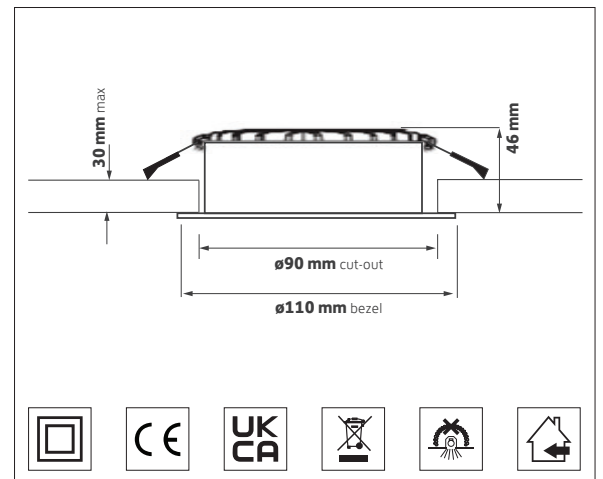

DIMENSIONS

ORDERING INFORMATION

Luminaire output (lm)	Colour temp (switchable)	Luminaire power (tcW)	Light source efficacy (lm/W)	Luminaire efficacy (lm/tcW)	Model ref.
750	830	9	121	82	
850	840	9	137	92	CF001
775	855	9	127	86	