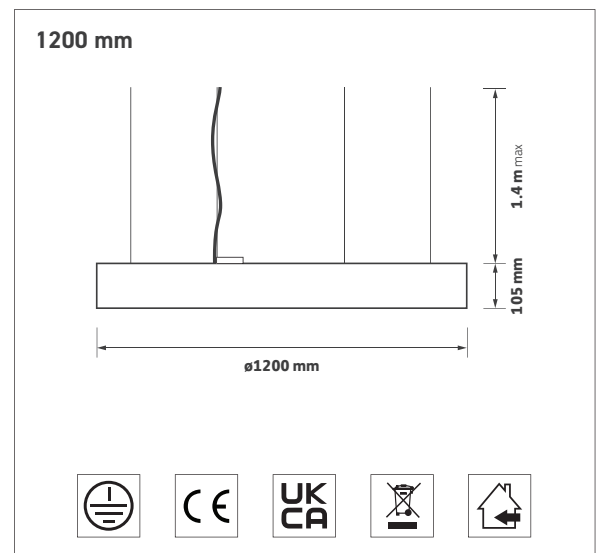

DIMENSIONS