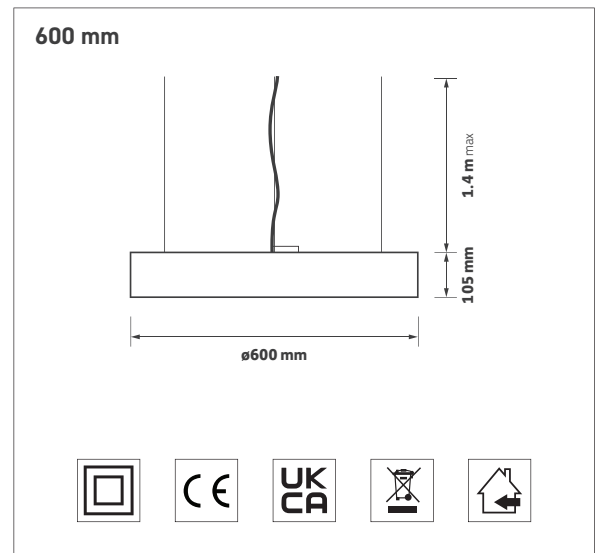

KEY FEATURES

- High quality extruded aluminium body
- Available in 600 mm and 1200 mm diameters
- Dimming and DALI options
- Complements 158 Series pendants
- Life 50,000 hours L70
- Opal acrylic diffusers for homogenous illumination
- Complete with 1.4 m suspension

ORDERING INFORMATION

Luminaire output (lm)	Colour temp	Luminaire power (tcW)	Luminaire efficacy (lm/tcW)	Model ref.
2625	840	47	56	AEF001
5025	840	83	60	AEF002

OPTIONS

Options	Suffix
Control gear *	/T+DALI, /DALI
Finish options	/BK, /GY
Product variations available	PV.

* Note: **/T+DALI** available with **AEF001** only
/DALI available with **AEF002** only

DIMENSIONS

Echo AEF

Options and accessories

Membership No 1835

/T+DALI

Touch dimming or DALI
(600 mm only)

/DALI

DALI control gear
(1200 mm only)

/BK

Black RAL 9005

/GY

Grey RAL 9006

PV - PRODUCT VARIATIONS

PV - Contact Sales
Any RAL colour

PV - Contact Sales
Additional uplight