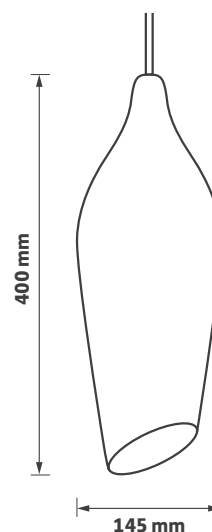

## DATASHEET

GAMMA  
ILLUMINATION

### Technical Drawing

### Ordering Information - Luminaire

Height (mm)	Max Wattage	Lamp Cap	Model Ref.
400	20	E27 - LED Only	<b>DECO4.001</b>