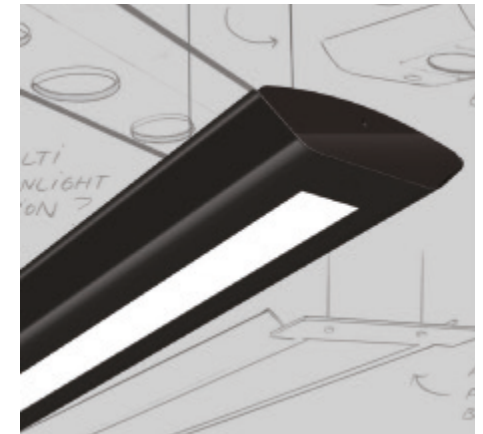

Any RAL colour

Product variations

Plug & play connectors

Low smoke & fume cable

Product variations

Custom products

Return, renew, reuse

Lighting design