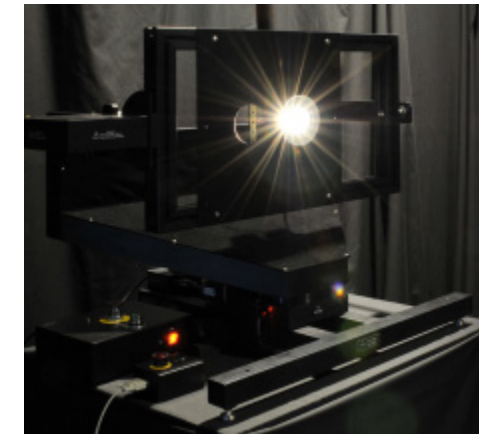

Design

Compliance testing

Performance testing

Workshop

Assembly

Warehouse

**Flexibility and sustainability**

We understand that one size doesn't fit all and we are able to adapt our standard products or create custom products to suit your specific requirements. Our engineers can offer alternative LED components, integrate unique or emerging technologies, using our in-house laser cutters, 3D printers, milling machines and spray booth to give you exactly what you need.