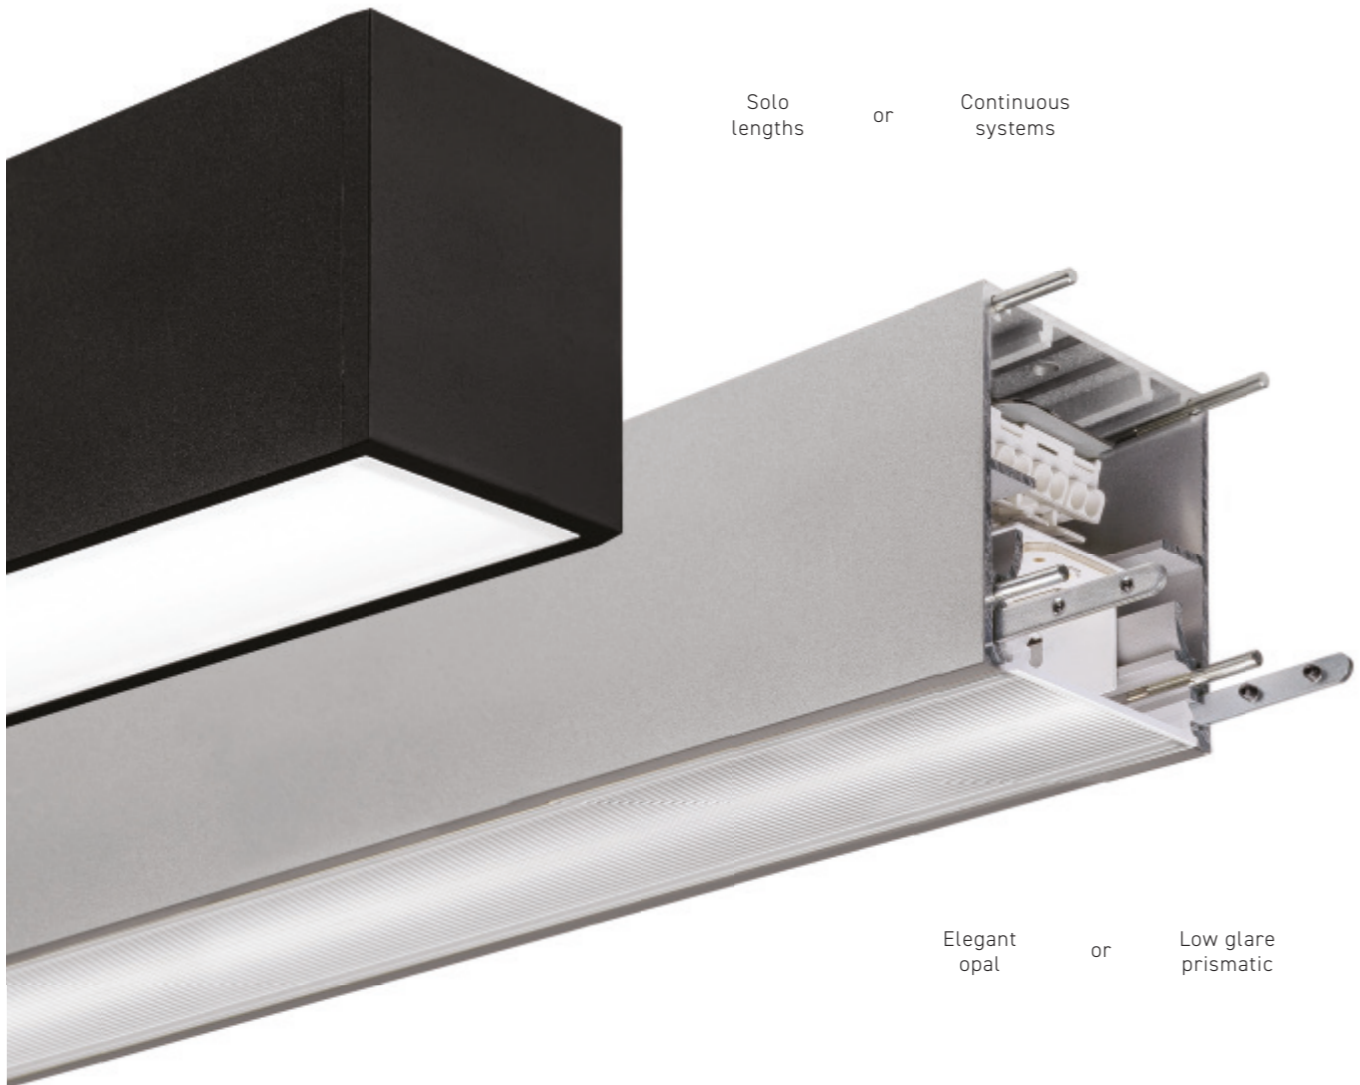

PROFLUX™

Linear profiles

Recessed

Surface

Suspended

PROFLUX™

Designed, manufactured and tested in the UK, the Proflux range of contemporary linear profiles combines style, elegance and outstanding performance. Perfectly suited to operate as a solo luminaire or as a continuous line of light, the multitude of options available provides a comprehensive offering for your creative and practical requirements.

PROFLUX™

Profiles

Whether your application is recessed, surface mounted or suspended, the Proflux linear profile system uses common design details to ensure continuity of installation, commissioning, performance and reliability.

These precision-engineered design details allow components of the Proflux system to be tailored to meet your exact requirements without compromise.

Flexibility

Joints

1 Luminaire

Solo code:	AHB	AFC	AFC/SUS	AFD
Continuous code:	AHC	AGC	AGC/SUS	AGD