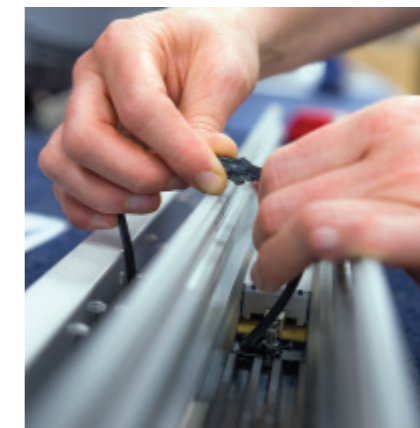

PROFLUX™

Linear profiles

Recessed

Surface

Suspended

PROFLUX™

Designed, manufactured and tested in the UK, the Proflux range of contemporary linear profiles combines style, elegance and outstanding performance. Perfectly suited to operate as a solo luminaire or as a continuous line of light, the multitude of options available provides a comprehensive offering for your creative and practical requirements.

PROFLUX™

Profiles

Whether your application is recessed, surface mounted or suspended, the Proflux linear profile system uses common design details to ensure continuity of installation, commissioning, performance and reliability.