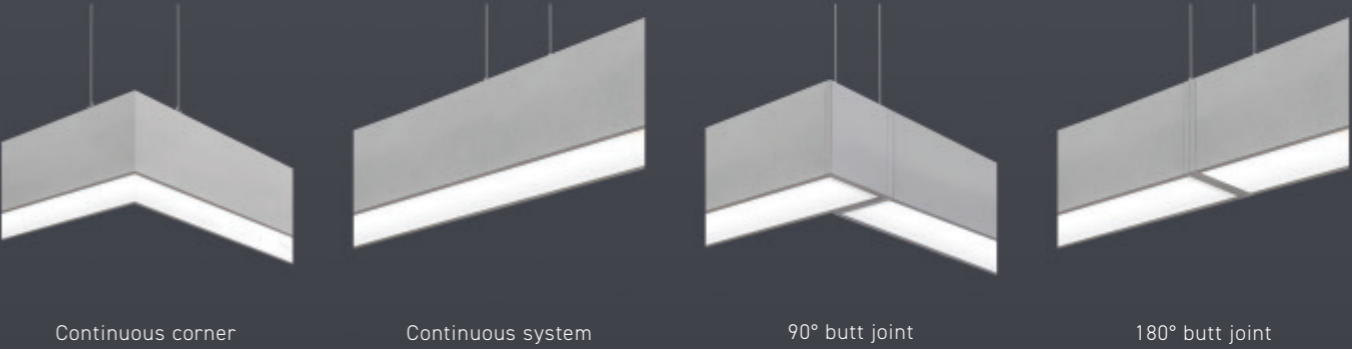

PROFLUX™

Profiles

Whether your application is recessed, surface mounted or suspended, the Proflux linear profile system uses common design details to ensure continuity of installation, commissioning, performance and reliability.

These precision-engineered design details allow components of the Proflux system to be tailored to meet your exact requirements without compromise.

Flexibility

Joints