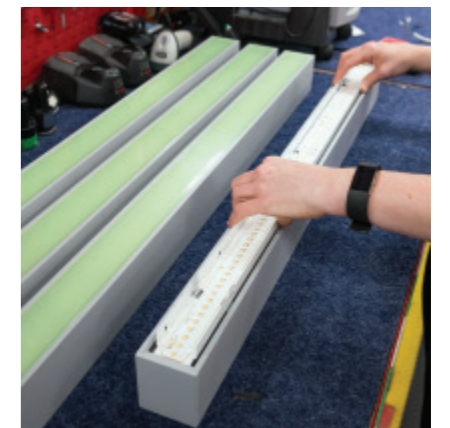

PROFLUX™

Linear profiles

Recessed

Surface

Suspended

PROFLUX™

Designed, manufactured and tested in the UK, the Proflux range of contemporary linear profiles combines style, elegance and outstanding performance. Perfectly suited to operate as a solo luminaire or as a continuous line of light, the multitude of options available provides a comprehensive offering for your creative and practical requirements.

PROFLUX™

Profiles

Whether your application is recessed, surface mounted or suspended, the Proflux linear profile system uses common design details to ensure continuity of installation, commissioning, performance and reliability.