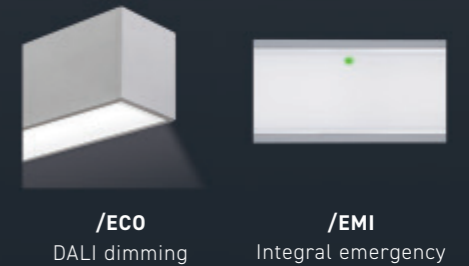

PROFLUX™

Profiles

Whether your application is recessed, surface mounted or suspended, the Proflux linear profile system uses common design details to ensure continuity of installation, commissioning, performance and reliability.

2 Output

Please refer to datasheet for detailed output information

3 Lens

4 Finish

Please note: White is standard on recessed Proflux

5 Options

Contact me for further information
or to arrange a factory visit