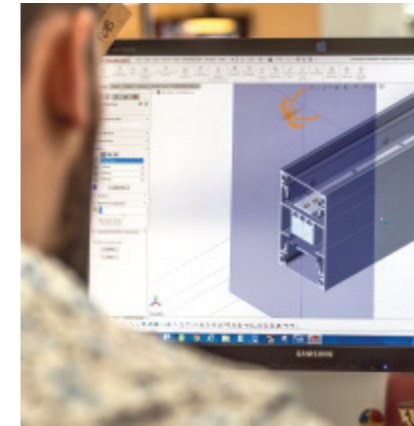

PROFLUX™

Linear profiles

Recessed

Surface

Suspended

PROFLUX™

Designed, manufactured and tested in the UK, the Proflux range of contemporary linear profiles combines style, elegance and outstanding performance. Perfectly suited to operate as a solo luminaire or as a continuous line of light, the multitude of options available provides a comprehensive offering for your creative and practical requirements.

PROFLUX™

Profiles

Whether your application is recessed, surface mounted or suspended, the Proflux linear profile system uses common design details to ensure continuity of installation, commissioning, performance and reliability.