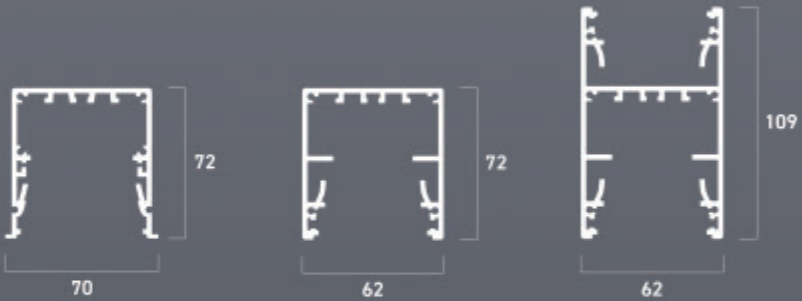

PROFLUX™

Profiles

Whether your application is recessed, surface mounted or suspended, the Proflux linear profile system uses common design details to ensure continuity of installation, commissioning, performance and reliability.

These precision-engineered design details allow components of the Proflux system to be tailored to meet your exact requirements without compromise.