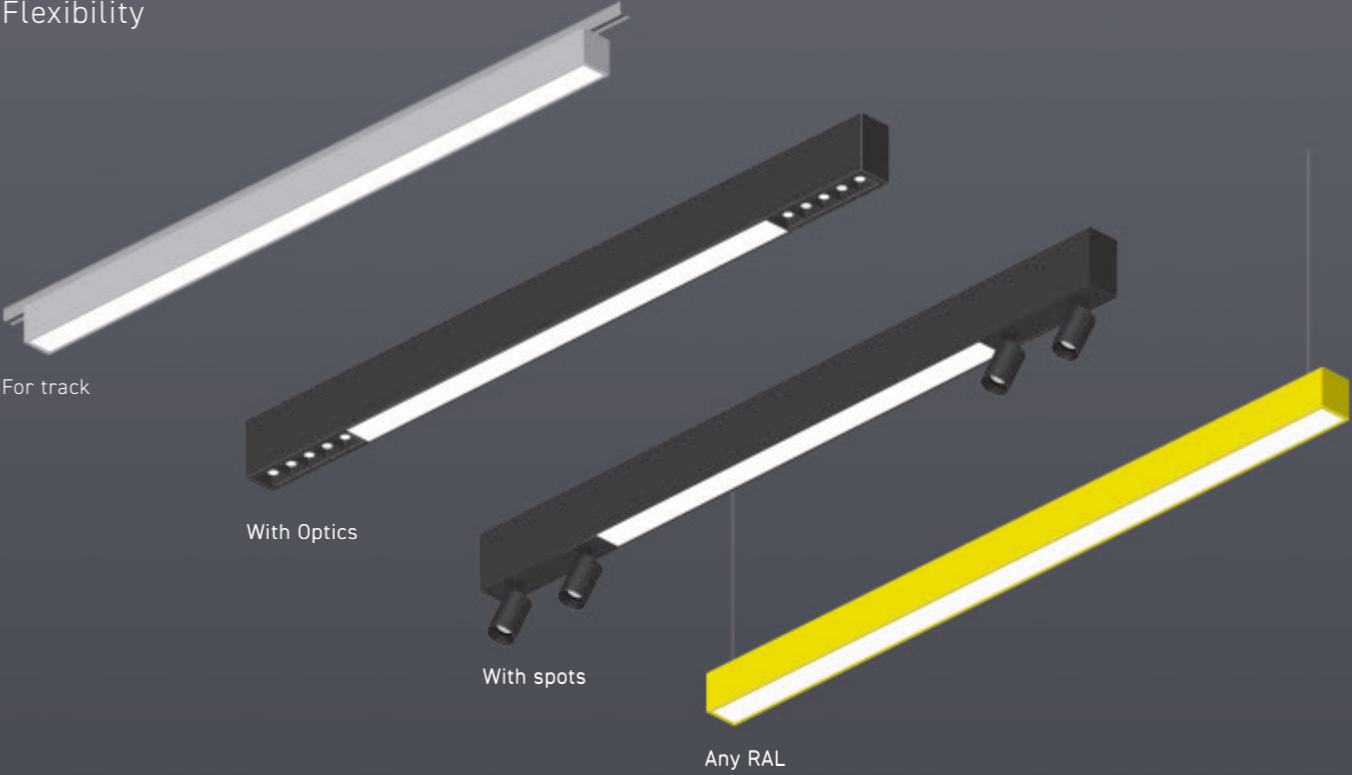

PROFLUX™

Linear profiles

Recessed

Surface

Suspended

PROFLUX™

Designed, manufactured and tested in the UK, the Proflux range of contemporary linear profiles combines style, elegance and outstanding performance. Perfectly suited to operate as a solo luminaire or as a continuous line of light, the multitude of options available provides a comprehensive offering for your creative and practical requirements.

PROFLUX™

Profiles

Whether your application is recessed, surface mounted or suspended, the Proflux linear profile system uses common design details to ensure continuity of installation, commissioning, performance and reliability.

These precision-engineered design details allow components of the Proflux system to be tailored to meet your exact requirements without compromise.

Flexibility

Joints

1 Luminaire

Solo code:	AHB	AFC	AFC/SUS	AFD
Continuous code:	AHC	AGC	AGC/SUS	AGD