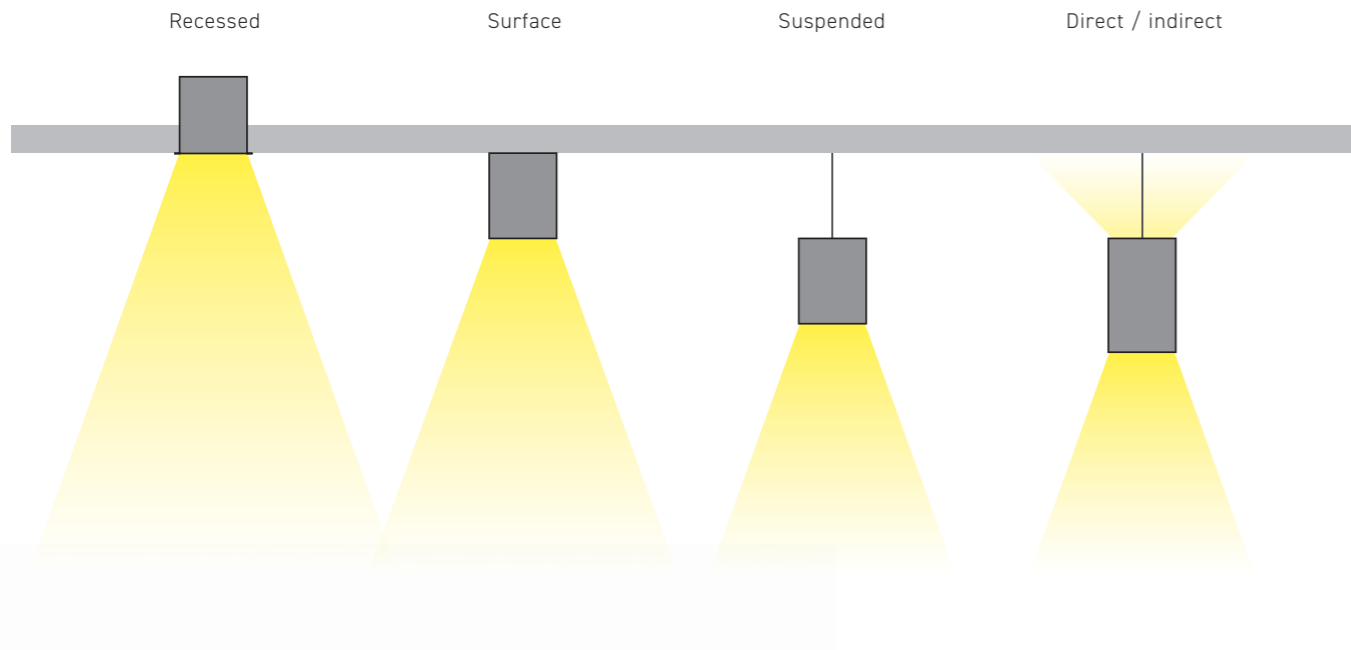

PROFLUX™

Linear profiles

Recessed

Surface

Suspended

PROFLUX™

Designed, manufactured and tested in the UK, the Proflux range of contemporary linear profiles combines style, elegance and outstanding performance. Perfectly suited to operate as a solo luminaire or as a continuous line of light, the multitude of options available provides a comprehensive offering for your creative and practical requirements.

PROFLUX™

Profiles

Whether your application is recessed, surface mounted or suspended, the Proflux linear profile system uses common design details to ensure continuity of installation, commissioning, performance and reliability.

These precision-engineered design details allow components of the Proflux system to be tailored to meet your exact requirements without compromise.

Flexibility

Joints

1 Luminaire

Solo code:	AHB	AFC	AFC/SUS	AFD
Continuous code:	AHC	AGC	AGC/SUS	AGD

2 Output

Please refer to datasheet for detailed output information

3 Lens

4 Finish

Please note: White is standard on recessed Proflux

5 Options

Contact me for further information
or to arrange a factory visit