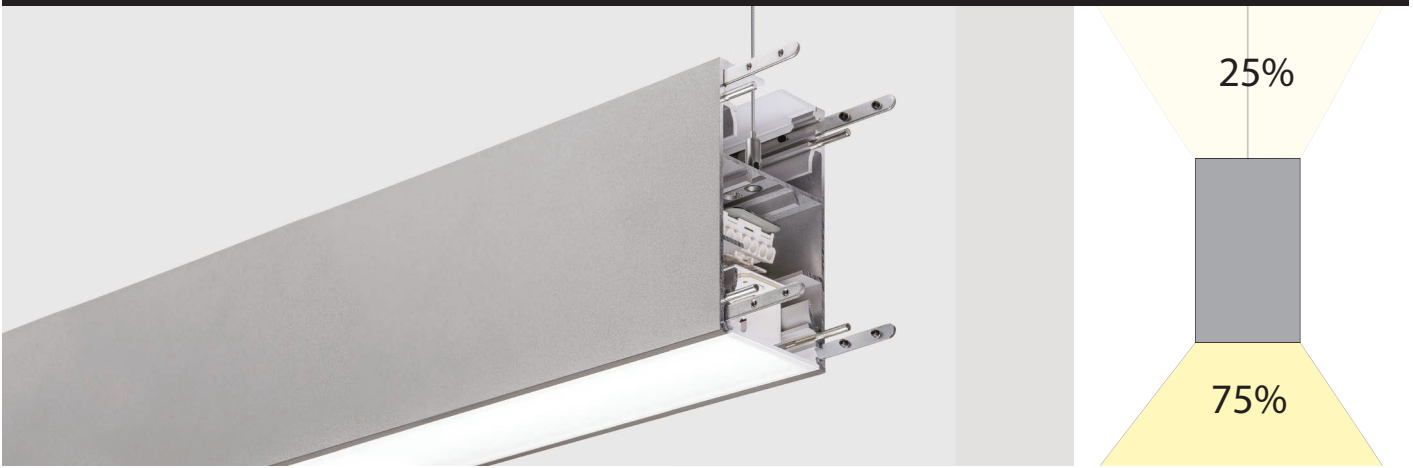

PROFLUX - AGD

DATASHEET

TRIDONIC
TECHNOLOGY
INSIDE

GAMMA
ILLUMINATION

Key Features

- Continuous direct/indirect linear profile system
- Features through-wiring for simple electrical connection
- Mechanical joining kit with every product
- Start / End piece includes end cap
- Typical percentage output ratio 75 : 25
- Finished in RAL 9006 grey as standard
- Available in 3 building block lengths
- TPa opal lens for general and visual areas as standard
- Low glare prismatic lens available to aid LG7 compliance
- Tridonic low energy LED and driver system
- Lumen maintenance L80/F10 >72,000 hours
- Efficacy up to 130 llm/tcW
- Manufactured in the U.K.
- 2 m suspension kit

Technical Drawing

Declaration of Conformity available

Ordering Information

Length	Colour	Luminaire	Model Ref.	Luminaire	Luminaire
		Output (llm)		Output (llm)	Output (llm)
		Std		/LO	/HO
850 mm	830	2300	AGD001	1550	3650
850 mm	840	2400	AGD002	1625	3825
1.2 m	830	3450	AGD003	2325	5475
1.2 m	840	3600	AGD004	2450	5725
1.5 m	830	4450	AGD005	3000	7050
1.5 m	840	4650	AGD006	3150	7375