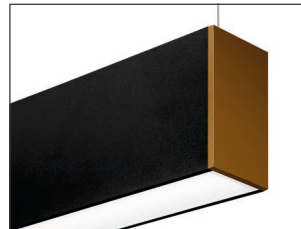

/LO
Lower output

/HO
Higher output

/LG
Low glare prismatic lens

/ECO
SwitchDIM, DALI or DSI

/EMI
EM conversion

Also Available

Product variations
Other colours and specifications available on request

Product variations
Custom body colours