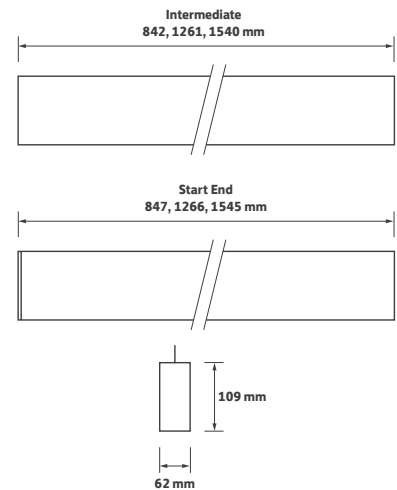

PROFLUX - AGD

DATASHEET

TRIDONIC
TECHNOLOGY
INSIDE

GAMMA
ILLUMINATION

Key Features

- Continuous direct/indirect linear profile system
- Features through-wiring for simple electrical connection
- Mechanical joining kit with every product
- Start / End piece includes end cap
- Typical percentage output ratio 75 : 25
- Finished in RAL 9006 grey as standard
- Available in 3 building block lengths
- TPa opal lens for general and visual areas as standard
- Low glare prismatic lens available to aid LG7 compliance
- Tridonic low energy LED and driver system
- Lumen maintenance L80/F10 >72,000 hours
- Efficacy up to 130 llm/tcW
- Manufactured in the U.K.
- 2 m suspension kit

Technical Drawing

Declaration of Conformity available

Ordering Information

Length	Colour	Luminaire	Model Ref.	Luminaire	Luminaire
		Output (llm)		Output (llm)	Output (llm)
		Std		/LO	/HO
850 mm	830	2300	AGD001	1550	3650
850 mm	840	2400	AGD002	1625	3825
1.2 m	830	3450	AGD003	2325	5475
1.2 m	840	3600	AGD004	2450	5725
1.5 m	830	4450	AGD005	3000	7050
1.5 m	840	4650	AGD006	3150	7375