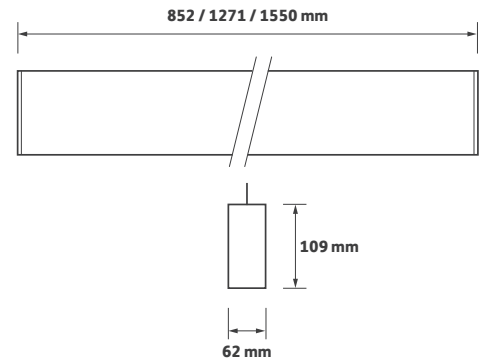

PROFLUX - AFD

DATASHEET

TRIDONIC
TECHNOLOGY
INSIDE

GAMMA
ILLUMINATION

Key Features

- Extruded direct/indirect linear profile luminaire
- Typical percentage output ratio 75 : 25
- Finished in RAL 9006 grey as standard
- Available in 3 standard lengths
- Delivering approx. 3000 llm/m as standard
- Coloured matched, injection moulded end caps
- TPa opal lens for feature, general and visual areas
- Low glare prismatic lens available to aid LG7 compliance
- Tridonic low energy LED and driver system
- Lumen maintenance L80/F10 @ >72,000 hours
- Efficacy up to 130 llm/tcW
- Manufactured in the U.K.
- 2 m suspension kit

Technical Drawing

DC

Declaration of Conformity available

Ordering Information

Length	Colour	Luminaire	Model Ref.	Luminaire	Luminaire
		Output (llm)		Output (llm)	Output (llm)
		Std		/LO	/HO
850 mm	830	2300	AFD001	1550	3650
850 mm	840	2400	AFD002	1625	3825
1.2 m	830	3450	AFD003	2325	5475
1.2 m	840	3600	AFD004	2450	5725
1.5 m	830	4450	AFD005	3000	7050
1.5 m	840	4650	AFD006	3150	7375