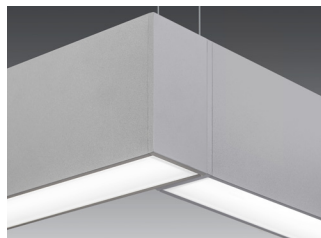

PROFLUX - AFD

DATASHEET

TRIDONIC
TECHNOLOGY
INSIDE

GAMMA
ILLUMINATION

Key Features

- Extruded direct/indirect linear profile luminaire
- Typical percentage output ratio 75 : 25
- Finished in RAL 9006 grey as standard
- Available in 3 standard lengths
- Delivering approx. 3000 llm/m as standard
- Coloured matched, injection moulded end caps
- TPa opal lens for feature, general and visual areas
- Low glare prismatic lens available to aid LG7 compliance
- Tridonic low energy LED and driver system
- Lumen maintenance L80/F10 @ >72,000 hours
- Efficacy up to 130 llm/tcW
- Manufactured in the U.K.
- 2 m suspension kit

/HO
Higher output

/ECO
SwitchDIM, DALI or DSI

/EMI
EM conversion

/LG
Low glare prismatic lens

Also Available

BU.164/180
180° Butt joint bracket

BU.164/90
90° Butt joint bracket

Product variations
Other colours and specifications
available on request