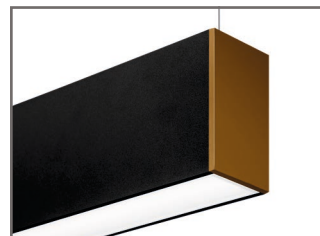

Product variations
Custom colours