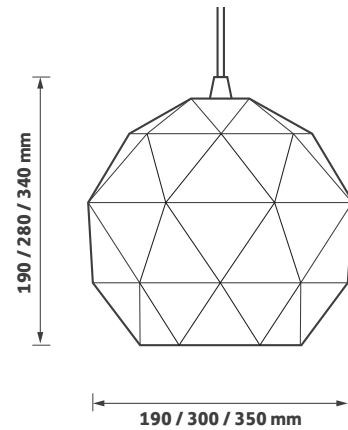

Options

Please select from the options below.

Gold

/GD