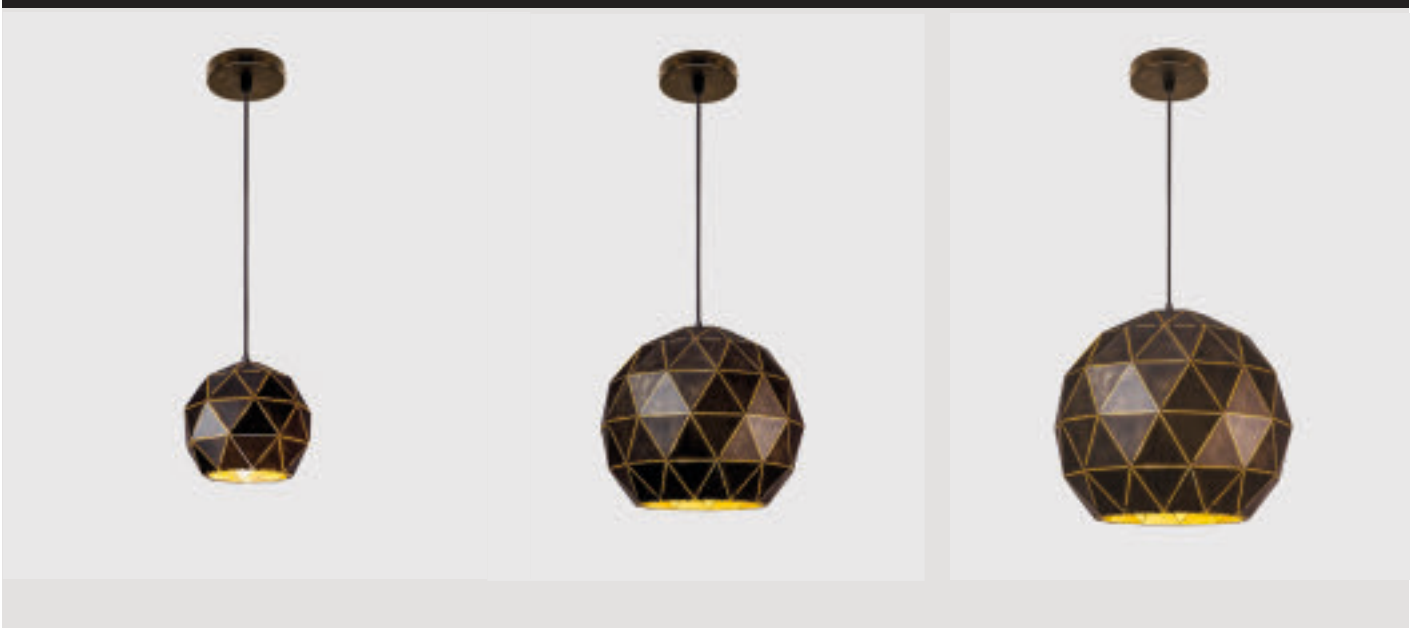

DECO2

DATASHEET

GAMMA
ILLUMINATION

Key Features

- Caddy decorative pendant
- Black brushed/gold finish
- Black braided cord
- Available in three sizes
- M.O.Q. = 1

DC

Declaration of Conformity available

Ordering Information

Diameter (mm)	Max Wattage	Lamp Cap	Model Ref.
190	40 W	E27	DECO2.001
300	60 W	E27	DECO2.002
350	60 W	E27	DECO2.003

Life	Dimming	Output	Power	Colour	Model Ref.
15,000 h	MDIM	806 lm	7W (60W)	2700K	LEDLAMP.001