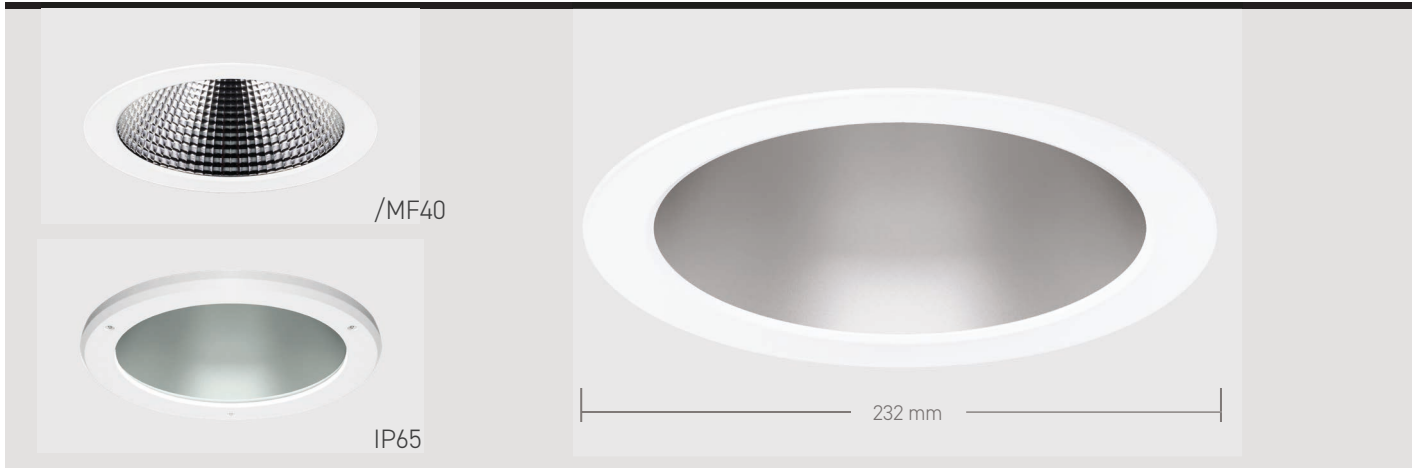

TITAN - AJJ

DATASHEET

PHILIPS
TECHNOLOGY
INSIDE

GAMMA
ILLUMINATION

Key Features

- Large 232 mm downlight with die-cast bezel
- Philips LED and driver system for optimum performance
- Tunable white option (Tridonic DLE)
- 50° satin etched reflector as standard or 40° multi-faceted option
- DALI, dimming and emergency options
- Brilliant white bezel - RAL9016
- IP54 and IP65 options
- Cut-out tolerance +/- 4 mm for easier retro-fitting
- Lumen maintenance L70/B10 @ 60,000h
- 5 year warranty

Technical Drawing

Ordering Information

Luminaire Output (lm)	Power (tcW)	Colour	Model Ref.
1075	9.5	830	AJJ1130
1175	9.5	840	AJJ1140
1850	17.5	830	AJJ2030
2000	17.5	840	AJJ2040
2850	30.5	830	AJJ3030
3075	30.5	840	AJJ3040
4425	46.5	830	AJJ5030
4800	46.5	840	AJJ5040
1850	17.5	927 - 965	AJJ2000/TUNE