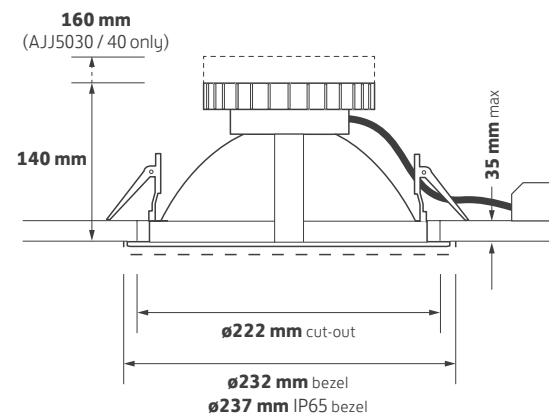

TITAN - AJJ

DATASHEET

PHILIPS
TECHNOLOGY
INSIDE

GAMMA
ILLUMINATION

Key Features

- Large 232 mm downlight with die-cast bezel
- Philips LED and driver system for optimum performance
- Tunable white option (Tridonic DLE)
- 50° satin etched reflector as standard or 40° multi-faceted option
- DALI, dimming and emergency options
- Brilliant white bezel - RAL9016
- IP54 and IP65 options
- Cut-out tolerance +/- 4 mm for easier retro-fitting
- Lumen maintenance L70/B10 @ 60,000h
- 5 year warranty

Technical Drawing

Ordering Information

Luminaire Output (lm)	Power (tcW)	Colour	Model Ref.
1075	9.5	830	AJJ1130
1175	9.5	840	AJJ1140
1850	17.5	830	AJJ2030
2000	17.5	840	AJJ2040
2850	30.5	830	AJJ3030
3075	30.5	840	AJJ3040
4425	46.5	830	AJJ5030
4800	46.5	840	AJJ5040
1850	17.5	927 - 965	AJJ2000/TUNE