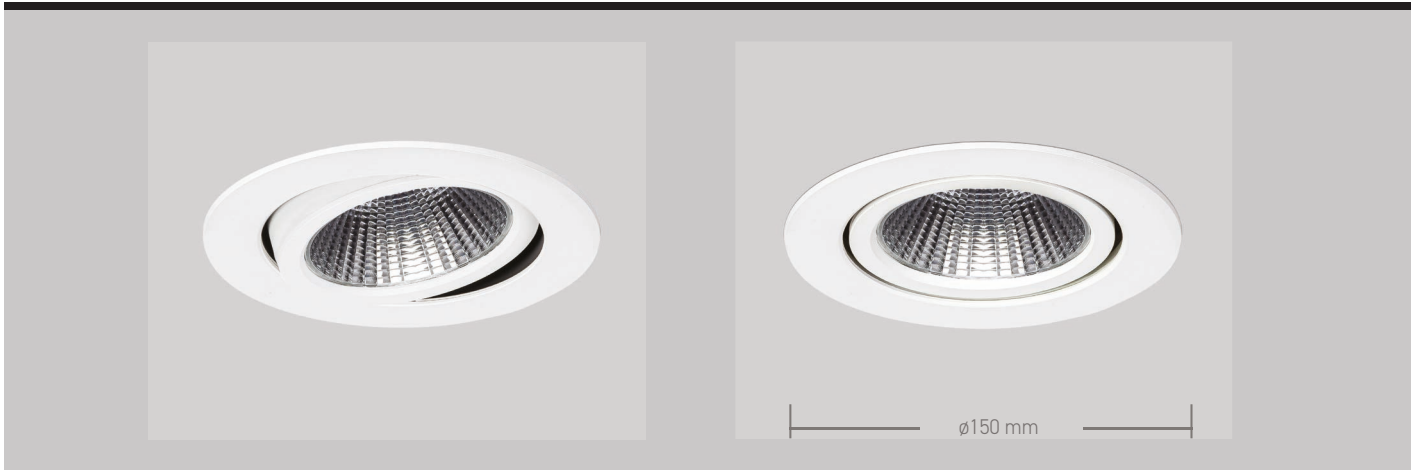

## DATASHEET

PHILIPS  
TECHNOLOGY  
INSIDE

GAMMA  
ILLUMINATION

## Key Features

- Mini high output, low glare LED gimbal
- Fully adjustable die cast body
- Philips LED and driver system
- Premium White Ra90 LED module as standard
- 24° reflector as standard with 12° and 40° options
- No visible flicker (IEEE 1789 - 2015)
- ETL and Part L compliant variants
- Lumen maintenance L70/B10 >50,000 hours
- 5 year warranty