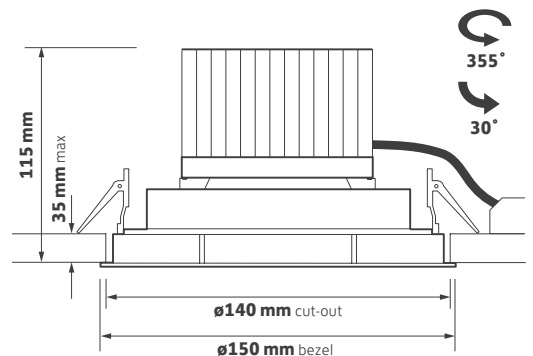

Technical Drawing

DC

Declaration of Conformity available

Ordering Information

Luminaire Output lm	Power tcW	Colour	Model Ref.
975	10.0	930	AHJ001
1050	10.0	940	AHJ002
1650	16.5	930	AHJ003
1775	16.5	940	AHJ004
2450	27.0	930	AHJ005
2650	27.0	940	AHJ006

Options

Please select from the options below.

12° multi-faceted reflector	/NB
40° multi-faceted reflector	/WB
Touch dimming / DALI	/T+DALI
Casambi wireless network (inc dim)	/BTC
Emergency (remote indicator)	/EM
DALI emergency (remote indicator)	/EMD
Black body	Contact Sales