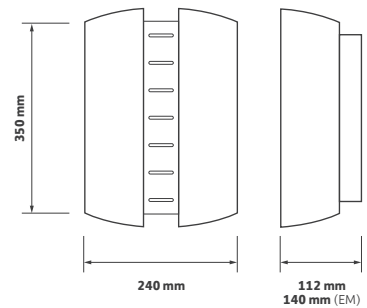

PETRA - TLW

DATASHEET

TRIDONIC
TECHNOLOGY
INSIDE

GAMMA
ILLUMINATION

Features

- Decorative LED wall light
- Incorporating Tridonic CLE
- Extruded acrylic diffuser
- Integral LED driver
- Emergency option available
- Lumen maintenance L70/F10 @ >72,000 hours

Technical Drawing

DC

Declaration of Conformity available

Ordering Information

Luminaire Output (lm)	Power (tcW)	Colour	Model Ref.
375	15	830	TLW001
400	15	840	TLW002
275	10	830	TLW003
300	10	840	TLW004

Options