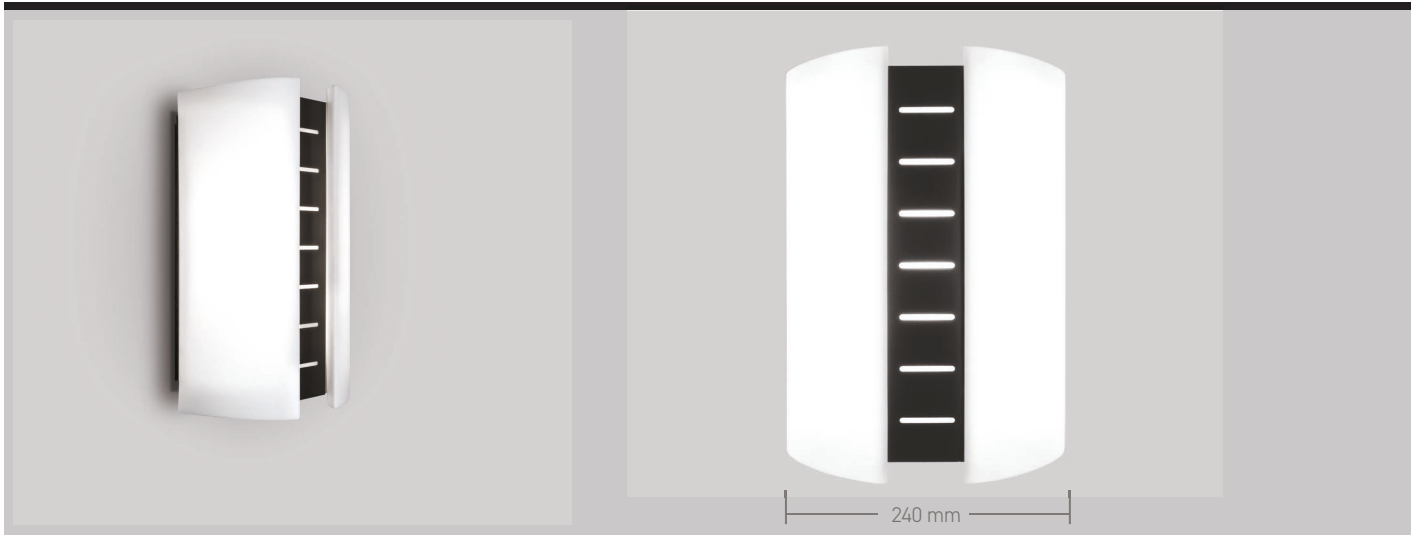

PETRA - TLW

DATASHEET

TRIDONIC
TECHNOLOGY
INSIDE

GAMMA
ILLUMINATION

Features

- Decorative LED wall light
- Incorporating Tridonic CLE
- Extruded acrylic diffuser
- Integral LED driver
- Emergency option available
- Lumen maintenance L70/F10 @ >72,000 hours

Technical Drawing

DC

Declaration of Conformity available

Ordering Information

Luminaire Output (lm)	Power (tcW)	Colour	Model Ref.
375	15	830	TLW001
400	15	840	TLW002
275	10	830	TLW003
300	10	840	TLW004

Options

Please select from the options below.

/EM 3 hour emergency conversion

Options

Custom fascia

/EM
Emergency conversion