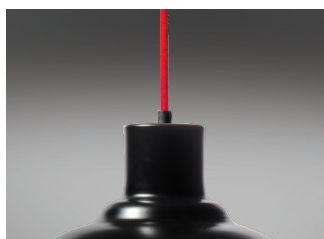

MILAN - ABF

DATASHEET

GAMMA
ILLUMINATION

Key Features

- Decorative aluminium hand spun LED Pendant
- Supplied with replaceable E27 Philips Deco LED lamp (Dimmable or Warm Dim)
- Available in three desirable colourways as standard
- Supplied with colour coordinated ceiling cup
- Bespoke paint finishes available
- Red braided cable option
- Adjustable 2 m suspension cable
- Interior finish in white satin
- Complements Monaco ABG

Options

Please select from the options below.

Black satin outer, white satin inner	/B
Grey satin outer, white satin inner	/G
Red gloss outer, white satin inner	/R
Red braided cable	/RC
Contact sales for product variations	

MILAN - ABF

DATASHEET

GAMMA
ILLUMINATION

Options

ABF002
Warm dim (E27)

ABF003
Dimmable (E27)

/B
Black satin outer, white satin inner

/G
Grey satin outer, white satin inner

/R
Red gloss outer, white satin inner

/RC
Red braided cable

Product variations
Other colours and specifications
available on request

Linear pendants available
Please see Monaco ABG datasheet

Thornhill Road Business Park
Tenter Fields, Dewsbury
West Yorkshire
WF12 9QT
+44 (0)1924 482777
www.gamma-uk.com