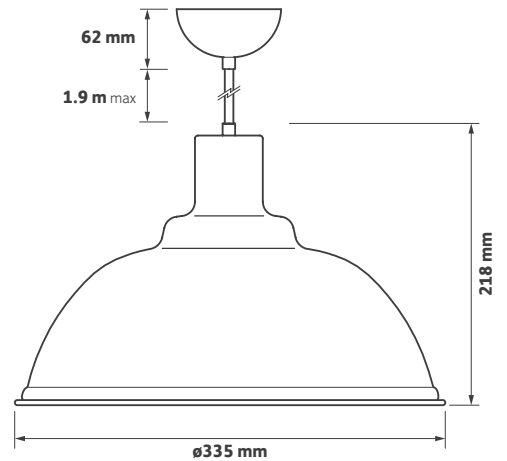

MILAN - ABF

DATASHEET

GAMMA
ILLUMINATION

Key Features

- Decorative aluminium hand spun LED Pendant
- Supplied with replaceable E27 Philips Deco LED lamp (Dimmable or Warm Dim)
- Available in three desirable colourways as standard
- Supplied with colour coordinated ceiling cup
- Bespoke paint finishes available
- Red braided cable option
- Adjustable 2 m suspension cable
- Interior finish in white satin
- Complements Monaco ABG

Technical Drawing

DC

Declaration of Conformity available

Ordering Information

Output (lm)	Power (W)	Colour (K)	LED Lamp Type	Model Ref.
370 lm	6 W	2200 - 2700	E27 Warm dim	ABF002
620 lm	8 W	2700	E27 Dimmable	ABF003