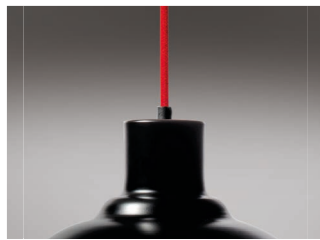

### Options

**ABF002**  
Warm dim (E27)

**ABF003**  
Dimmable (E27)

**/B**  
Black satin outer, white satin inner

**/G**  
Grey satin outer, white satin inner

**/R**  
Red gloss outer, white satin inner

**/RC**  
Red braided cable