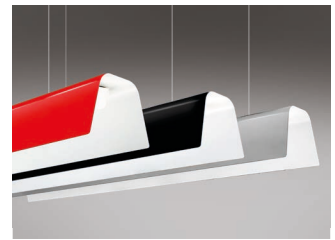

Linear pendants available
Please see Deco ABG datasheet

Thornhill Road Business Park
Tenter Fields, Dewsbury
West Yorkshire
WF12 9QT
+44 (0)1924 482777
www.gamma-uk.com