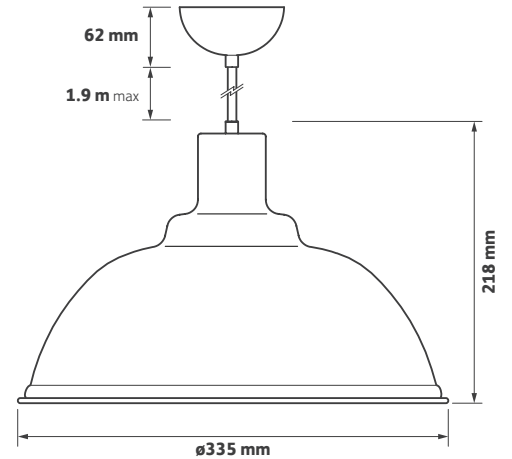

Technical Drawing

DC Declaration of Conformity available

Ordering Information

Output (lm)	Power (W)	Colour (K)	LED Lamp Type	Model Ref.
370 lm	6 W	2200 - 2700	E27 Warm dim	ABF002
620 lm	8 W	2700	E27 Dimmable	ABF003

Options

Please select from the options below.

Black satin outer, white satin inner	/B
Grey satin outer, white satin inner	/G
Red gloss outer, white satin inner	/R
Red braided cable	/RC
Contact sales for product variations