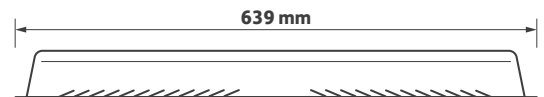

Technical Drawing

Declaration of Conformity available

Ordering Information

Luminaire Output (lm)	Power (tcW)	Colour	Model Ref.
1625	15	830	AFB001
1625	15	840	AFB002
2350	23	830	AFB003
2350	21	840	AFB004
2950	29	830	AFB005
2950	25	840	AFB006