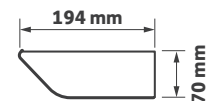

Technical Drawing

Declaration of Conformity available

Ordering Information

Luminaire Output (lm)	Power (tcW)	Colour	Model Ref.
1625	15	830	AFB001
1625	15	840	AFB002
2350	23	830	AFB003
2350	21	840	AFB004
2950	29	830	AFB005
2950	25	840	AFB006