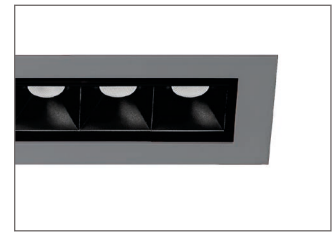

### Key Features

- Adjustable high end mini linear downlight
- Samsung high power, high efficiency LEDs
- Extruded aluminium super-fin heatsink
- Injection moulded low glare matt-black baffle
- Available with over 100 lm/tcW
- High clarity 30° medium beam lens
- Ultra slim clean-line bezel
- Lumen maintenance L80/F50 @ >60,000 hours
- Short circuit, overload and temperature protection
- 500 mm mains lead
- Ra90 high colour rendering

### Options

**/WH**  
White baffle

**/GD**  
Gold baffle

**/BK**  
Black bezel RAL9005

**/GY**  
Grey bezel RAL9006

**/SNB**  
10° super narrow beam lens

**/NB**  
15° narrow beam lens

**/WB**  
50° wide beam lens