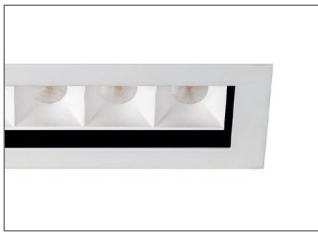

QUINTO - AFF

OPTIONS AND ACCESSORIES

Options

/WH
White baffle