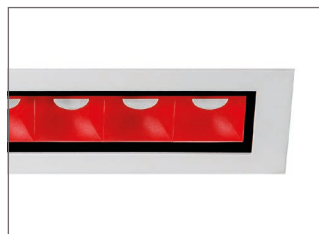

Product variations
Coloured baffles