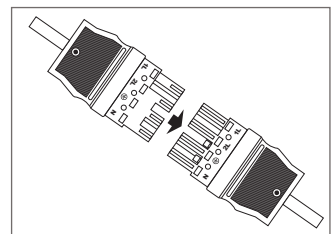

### Product Variations (PV)

**Product variations**  
Coloured bezel

**Product variations**  
Coloured baffles

**Product variations**  
Lower Outputs

**Product variations**  
Plug and Sockets

Thornhill Road Business Park  
Tenter Fields, Dewsbury  
West Yorkshire  
WF12 9QT  
+44 (0)1924 482777  
www.gamma-uk.com