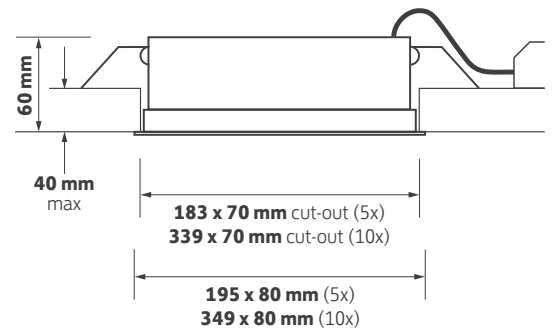

## DATASHEET

**GAMMA**  
ILLUMINATION

### Key Features

- Adjustable high end mini linear downlight
- Samsung high power, high efficiency LEDs
- Extruded aluminium super-fin heatsink
- Injection moulded low glare matt-black baffle
- Available with over 100 lm/tcW
- High clarity 30° medium beam lens
- Ultra slim clean-line bezel
- Lumen maintenance L80/F50 @ >60,000 hours
- Short circuit, overload and temperature protection
- 500 mm mains lead
- Ra90 high colour rendering

### Technical Drawing

### Ordering Information

Lens	Luminaire Output (lm)	Power (tcW)	Colour	Model Ref.
5x	525	7	930	<b>AFF001/LO</b>
5x	525	7	940	<b>AFF002/LO</b>
5x	1050	13	930	<b>AFF001</b>
5x	1050	13	940	<b>AFF002</b>
10x	1050	13	930	<b>AFF003/LO</b>
10x	1050	13	940	<b>AFF004/LO</b>
10x	2100	23	930	<b>AFF003</b>
10x	2100	23	940	<b>AFF004</b>