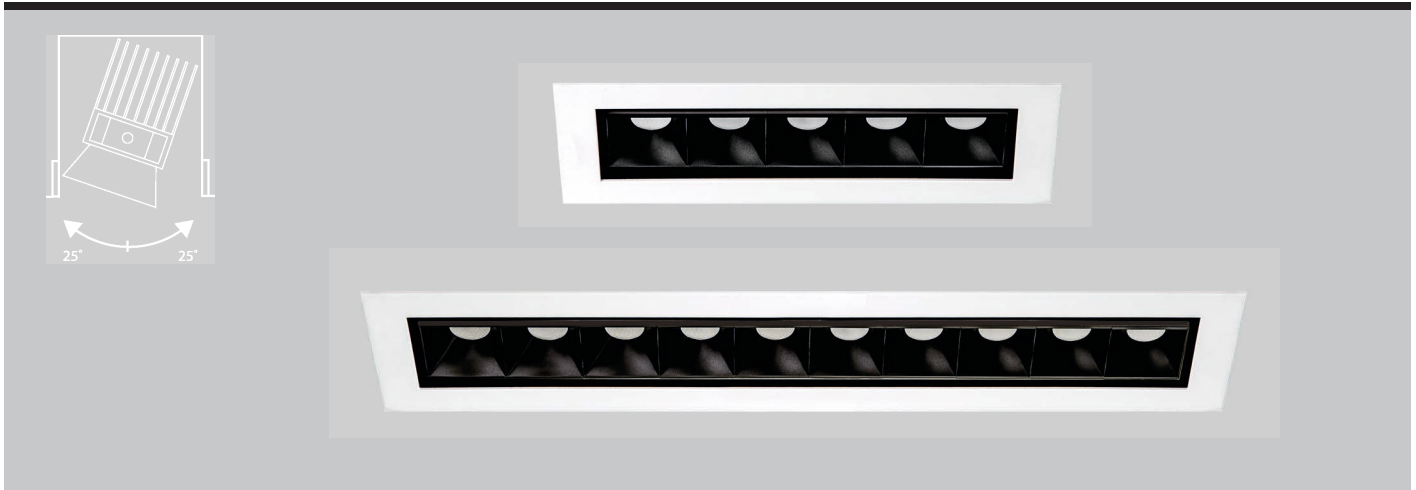

### Key Features

- Adjustable high end mini linear downlight
- Samsung high power, high efficiency LEDs
- Extruded aluminium super-fin heatsink
- Injection moulded low glare matt-black baffle
- Available with over 100 lm/tcW
- High clarity 30° medium beam lens
- Ultra slim clean-line bezel
- Lumen maintenance L80/F50 @ >60,000 hours
- Short circuit, overload and temperature protection
- 500 mm mains lead
- Ra90 high colour rendering