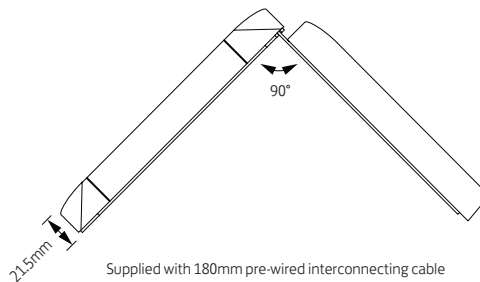

Spacing Guide (based on a 2m width of escape route)

Spacing Table

Mounting Height (m)	Axial / Wall (m)	Axial / Axial (m)	Axial / Transverse (m)	Transverse / Transverse (m)	Transverse / Wall (m)
2.0	3.29	8.45	8.45	8.62	3.48
2.5	3.70	9.27	9.22	9.31	3.71
3.0	3.73	10.03	9.75	10.07	3.85
3.5	3.77	10.56	10.35	10.46	3.93

Please be aware that these are a minimum guide in accordance with BS/EN 1838. Local risk assessment by a competent person should be carried to ensure the emergency lighting system meets the requirements of the building and its occupants. Photometric data files are available for further information.

Independent LED EM Module

Thornhill Road Business Park
Tenter Fields, Dewsbury
West Yorkshire
WF12 9QT
+44 (0)1924 482777
www.gamma-uk.com