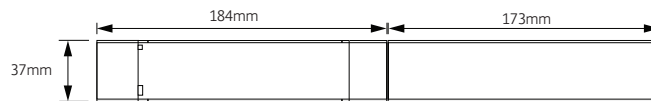

Spacing Guide (based on a 2m width of escape route)

Spacing Table

Mounting Height (m)	Axial / Wall (m)	Axial / Axial (m)	Axial / Transverse (m)	Transverse / Transverse (m)	Transverse / Wall (m)
2.0	3.29	8.45	8.45	8.62	3.48
2.5	3.70	9.27	9.22	9.31	3.71
3.0	3.73	10.03	9.75	10.07	3.85
3.5	3.77	10.56	10.35	10.46	3.93

Please be aware that these are a minimum guide in accordance with BS/EN 1838. Local risk assessment by a competent person should be carried to ensure the emergency lighting system meets the requirements of the building and its occupants. Photometric data files are available for further information.

Independent LED EM Module

Thornhill Road Business Park
Tenter Fields, Dewsbury
West Yorkshire
WF12 9QT
+44 (0)1924 482777
www.gamma-uk.com