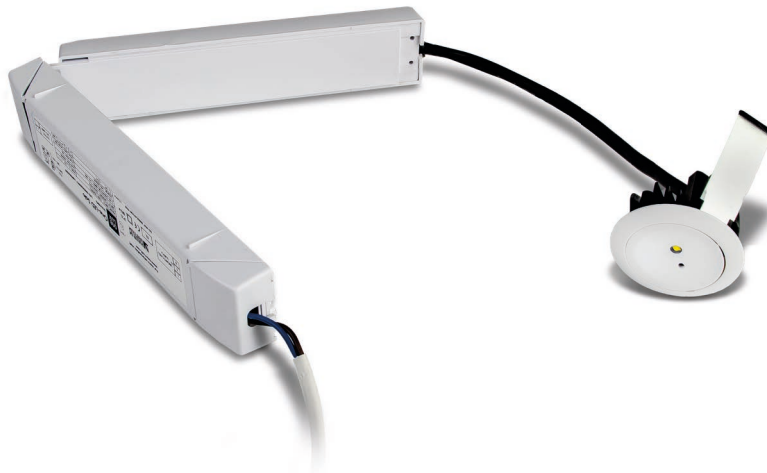

Spacing Guide (based on a 2m width of escape route)

Spacing Table

Mounting Height (m)	Axial / Wall (m)	Axial / Axial (m)	Axial / Transverse (m)	Transverse / Transverse (m)	Transverse / Wall (m)
2.0	3.29	8.45	8.45	8.62	3.48
2.5	3.70	9.27	9.22	9.31	3.71
3.0	3.73	10.03	9.75	10.07	3.85
3.5	3.77	10.56	10.35	10.46	3.93

Please be aware that these are a minimum guide in accordance with BS/EN 1838. Local risk assessment by a competent person should be carried to ensure the emergency lighting system meets the requirements of the building and its occupants. Photometric data files are available for further information.

Independent LED EM Module

Thornhill Road Business Park
Tenter Fields, Dewsbury
West Yorkshire
WF12 9QT
+44 (0)1924 482777
www.gamma-uk.com