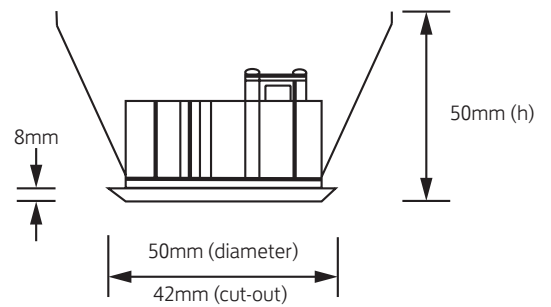

## Technical Drawing

|           |                                     |
|-----------|-------------------------------------|
| <b>DC</b> | Declaration of Conformity available |
|-----------|-------------------------------------|

## Ordering Information

| Model Ref.  | Output (lm) | Power (W) |
|-------------|-------------|-----------|
| <b>ILEM</b> | 188         | 3.5       |

### Spacing Guide (based on a 2m width of escape route)

Spacing Table

| Mounting Height (m) | Axial / Wall (m) | Axial / Axial (m) | Axial / Transverse (m) | Transverse / Transverse (m) | Transverse / Wall (m) |
|---------------------|------------------|-------------------|------------------------|-----------------------------|-----------------------|
| 2.0                 | 3.29             | 8.45              | 8.45                   | 8.62                        | 3.48                  |
| 2.5                 | 3.70             | 9.27              | 9.22                   | 9.31                        | 3.71                  |
| 3.0                 | 3.73             | 10.03             | 9.75                   | 10.07                       | 3.85                  |
| 3.5                 | 3.77             | 10.56             | 10.35                  | 10.46                       | 3.93                  |