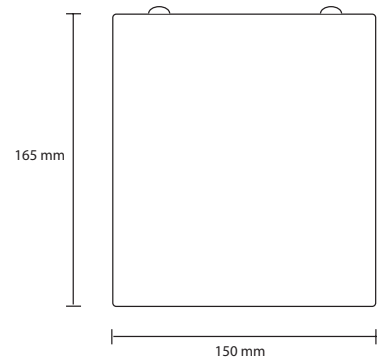

GREAT WHITE - AHA

DATASHEET

TRIDONIC
TECHNOLOGY
INSIDE

GAMMA
ILLUMINATION

Key Features

- Professional LED 150mm surface can
- Multi-faceted 40° reflector as standard
- Finished in RAL9016 brilliant white
- Incorporates Tridonic LED and driver system
- 100,000 hour driver option
- UGR<19 and ETL compliant variants
- DALI, emergency and dimming options
- Suspension options
- 5 year warranty

Technical Drawing

DC

Declaration of Conformity available

Ordering Information

Fixed current Tridonic driver using quality components for general applications

Luminaire Output (lm)	Power (tcW)	Colour	Model Ref.
1025	8	830	AHA001
1050	8	840	AHA002
1725	14	830	AHA003
1775	14	840	AHA004
2325	19	830	AHA005
2400	19	840	AHA006