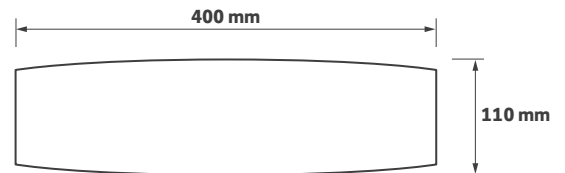

VIRO - AEC

DATASHEET

TRIDONIC
TECHNOLOGY
INSIDE

GAMMA
ILLUMINATION

Key Features

- Decorative LED wall light
- Bi-directional light output
- Opal acrylic diffusers for homogenous illumination
- Vertical or horizontal mounting
- Emergency options
- Integral LED driver
- White (RAL9016) as standard. Black (RAL9005) and grey (RAL9006) options
- Short circuit, overload and temperature protection
- 5 year warranty

Technical Drawing

DC

Declaration of Conformity available

Ordering Information

Luminaire Output (lm)	Power (tcW)	Colour	Model Ref.
825	9	830	AEC001
850	9	840	AEC002
1525	16	830	AEC003
1625	16	840	AEC004
2225	24	830	AEC005
2325	24	840	AEC006