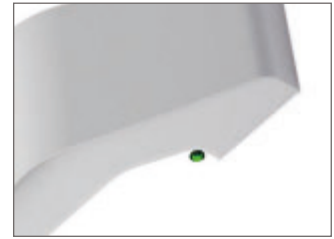

/EMI
Emergency conversion