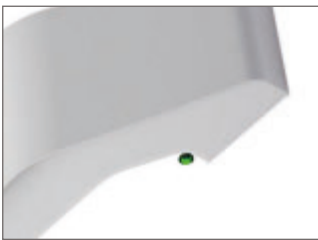

/EMDI
DALI / Self-test emergency
conversion