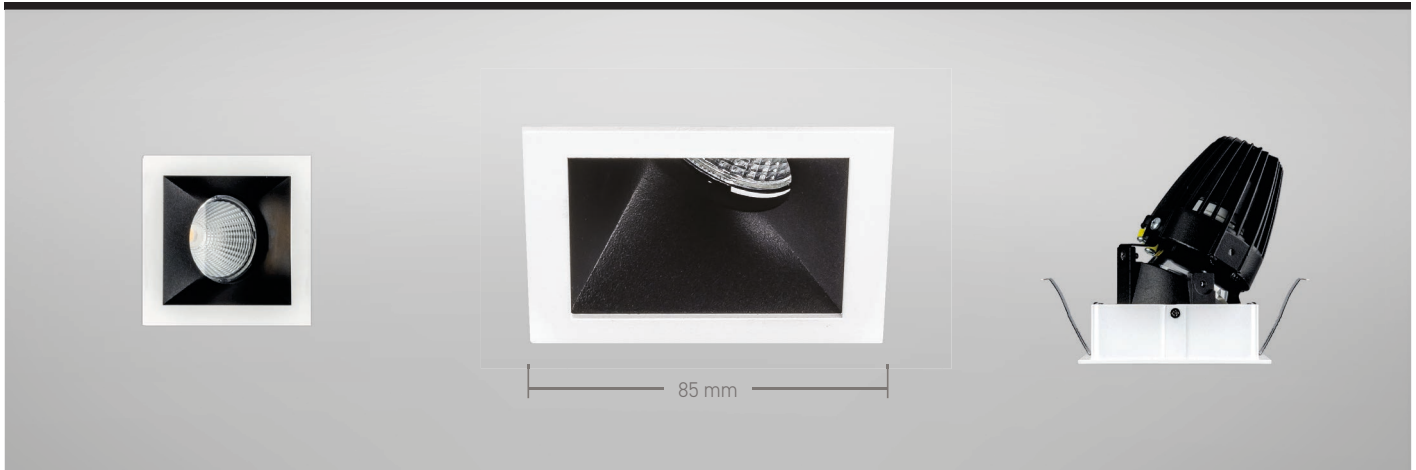

## Key Features

- Low glare architectural wall wash
- Discreet minimal bezel, die-cast from pure aluminium
- White bezel - RAL 9003
- Matt black darklight baffle - RAL 9005 - developed to minimise glare
- Fitted with an integral IP44 protective lens as standard
- Precision moulded 40° reflector
- Tridonic LED engine and driver system
- Excellent thermally optimised 24 super-fin die-cast heatsink
- Short circuit, overload and temperature protection
- Complements Topaz ACJ, ACA and ACB