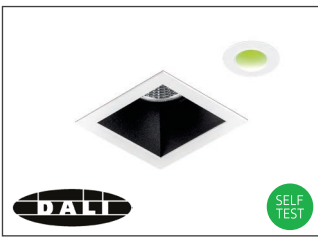

TOPAZ - ACB

DATASHEET

TRIDONIC
TECHNOLOGY
INSIDE

GAMMA
ILLUMINATION

Key Features

- Low glare architectural downlight
- Discreet minimal bezel, die-cast from pure aluminium
- White bezel - RAL 9003
- Matt black darklight baffle - RAL 9005 - developed to minimise glare
- Fitted with an integral IP44 protective lens as standard
- Precision moulded 40° reflector
- Tridonic LED engine and driver system
- Excellent thermally optimised 24 super-fin die-cast heatsink
- Short circuit, overload and temperature protection
- Life >55,000h L90/F10

Options

Please select from the options below.

SwitchDIM, DALI or DSI	/ECO
Mains dimming	/MDIM
Narrow beam reflector 20°	/NB
EM conversion	/EM
DALI and self test EM conversion	/EMD
EM conversion - integral indicator	/EMI
DALI / self test EM conversion - integral indicator	/EMDI
Plaster-in bezel version	/PI
Black bezel	/BK
White softlight baffle	/WSB
Ra90 High colour rendering	/9
Casambi wireless network (inc dim)	/BTC

Options

/NB
20° Narrow beam reflector

/ECO
SwitchDIM, DALI or DSI

/MDIM
Mains dimming

/EM
EM conversion

/EMD
Self test and DALI EM conversion

/EMI
EM conversion - integral indicator

/EMDI
DALI / self test EM conversion - integral indicator