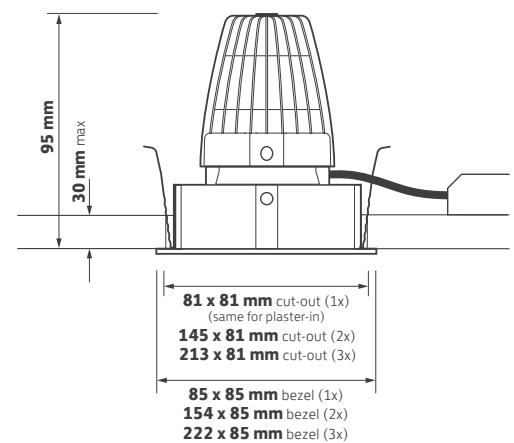

TOPAZ - ACB

DATASHEET

TRIDONIC
TECHNOLOGY
INSIDE

GAMMA
ILLUMINATION

Key Features

- Low glare architectural downlight
- Discreet minimal bezel, die-cast from pure aluminium
- White bezel - RAL 9003
- Matt black darklight baffle - RAL 9005 - developed to minimise glare
- Fitted with an integral IP44 protective lens as standard
- Precision moulded 40° reflector
- Tridonic LED engine and driver system
- Excellent thermally optimised 24 super-fin die-cast heatsink
- Short circuit, overload and temperature protection
- Life >55,000h L90/F10

Technical Drawing

Ordering Information

Engine Output (lm)	Engine Qty	Power (W)	Colour	Model Ref.
600	1	8.0	927	ACB001
675	1	6.5	830	ACB002
700	1	6.5	840	ACB003
850	1	10.0	927	ACB004
850	1	8.0	830	ACB005
900	1	8.0	840	ACB006
1200	2	16.0	927	ACB201
1350	2	13.0	830	ACB202
1400	2	13.0	840	ACB203
1700	2	20.0	927	ACB204
1700	2	16.0	830	ACB205
1800	2	16.0	840	ACB206
1800	3	24.0	927	ACB301
2025	3	19.5	830	ACB302
2100	3	19.5	840	ACB303
2550	3	30.0	927	ACB304
2550	3	24.0	830	ACB305
2700	3	24.0	840	ACB306