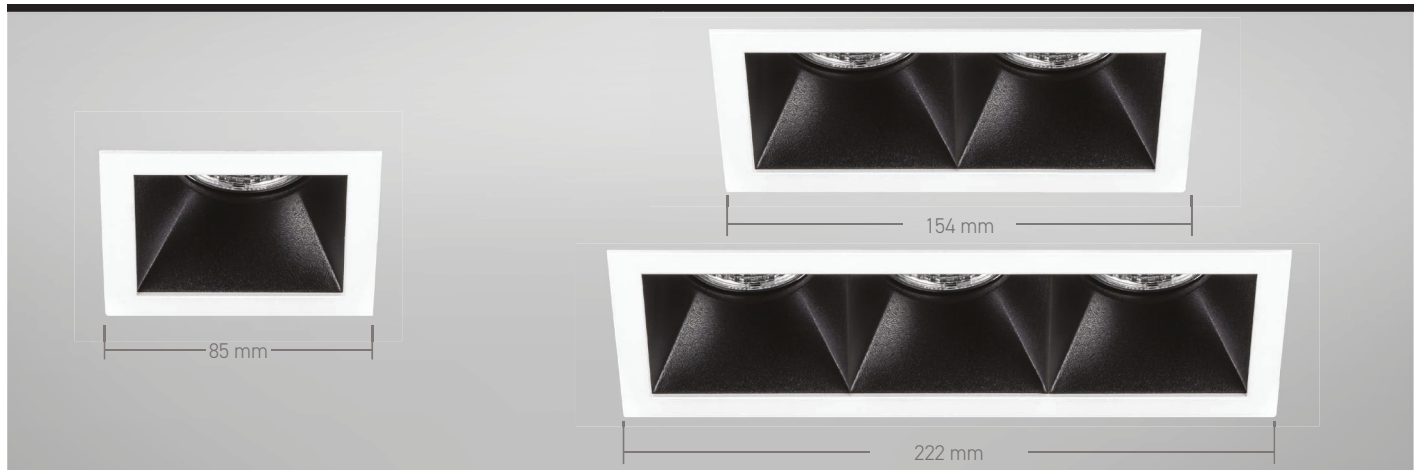

TOPAZ - ACB

DATASHEET

TRIDONIC
TECHNOLOGY
INSIDE

GAMMA
ILLUMINATION

Key Features

- Low glare architectural downlight
- Discreet minimal bezel, die-cast from pure aluminium
- White bezel - RAL 9003
- Matt black darklight baffle - RAL 9005 - developed to minimise glare
- Fitted with an integral IP44 protective lens as standard
- Precision moulded 40° reflector
- Tridonic LED engine and driver system
- Excellent thermally optimised 24 super-fin die-cast heatsink
- Short circuit, overload and temperature protection
- Life >55,000h L90/F10