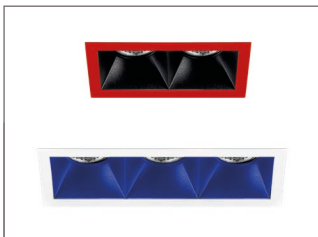

Product variations
Other colours and specifications available on request