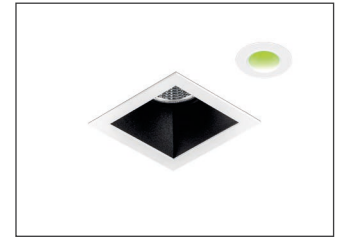

TOPAZ - ACB

DATASHEET

TRIDONIC
TECHNOLOGY
INSIDE

GAMMA
ILLUMINATION

Key Features

- Low glare architectural downlight
- Discreet minimal bezel, die-cast from pure aluminium
- White bezel - RAL 9003
- Matt black darklight baffle - RAL 9005 - developed to minimise glare
- Fitted with an integral IP44 protective lens as standard
- Precision moulded 40° reflector
- Tridonic LED engine and driver system
- Excellent thermally optimised 24 super-fin die-cast heatsink
- Short circuit, overload and temperature protection
- Life >55,000h L90/F10

Options

Please select from the options below.

SwitchDIM, DALI or DSI	/ECO
Mains dimming	/MDIM
Narrow beam reflector 20°	/NB
EM conversion	/EM
DALI and self test EM conversion	/EMD
EM conversion - integral indicator	/EMI
DALI / self test EM conversion - integral indicator	/EMDI
Plaster-in bezel version	/PI
Black bezel	/BK
White softlight baffle	/WSB
Ra90 High colour rendering	/9
Casambi wireless network (inc dim)	/BTC

Options

/NB
20° Narrow beam reflector

/ECO
SwitchDIM, DALI or DSI

/MDIM
Mains dimming

/EM
EM conversion

/EMD
Self test and DALI EM conversion

/EMI
EM conversion - integral indicator

/EMDI
DALI / self test EM conversion - integral indicator

/9
High colour rendering Ra90 LEDs

/BTC
Bluetooth / Casambi wireless control (inc dim)

/PI
Plaster-in bezel version (cut-out 81 x 81 mm) single engine only

/BK
Black bezel - RAL 9005 (single version only)