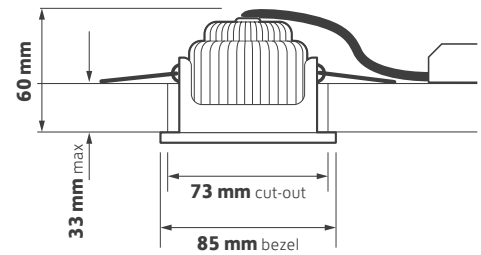

RIO - ADI

DATASHEET

GAMMA
ILLUMINATION

Key Features

- Compact fire rated IP65 LED downlight
- Complete with white bezel
- Multi-faceted reflector
- Choice of colour temperatures
- Brushed and black bezel options
- Supplied with IP sealing gasket
- Accredited fire rating: FR30, FR60 and FR90*

* Fire Rating in accordance with BS 476:Part 21: 1987, load bearing timber floor with softwood timber joists.

Technical Drawing

DC

Declaration of Conformity available

Ordering Information

Luminaire Output lm	Power tcW	Colour	Model Ref.
750	8	830	ADI001
775	8	840	ADI002