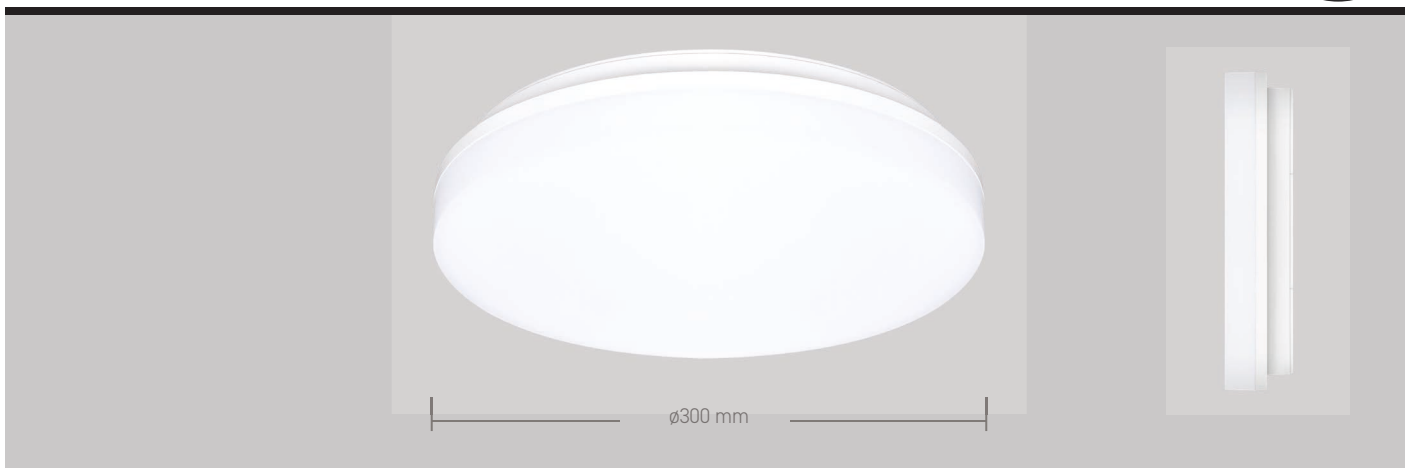

HAVANA - CH

DATASHEET

GAMMA
ILLUMINATION

Key Features

- IP54 IK10 LED Bulkhead
- 180° light distribution
- Opal TP(a) polycarbonate diffuser
- SMD LED and integral driver
- Life 50,000h L70
- Switchable 3 x CCT 830, 840, 855
- Suitable for ceiling or wall mounting

Technical Drawing

Declaration of Conformity available

Ordering Information

Delivered Output (lm)	Absolute Power (tcW)	Colour Temperature K	Model Reference
2700	25	3000, 4000, 5500	CH001

If you require **EM** or **sensor** options please refer to our **Duro AJI** or **Duro AFG** bulkheads.