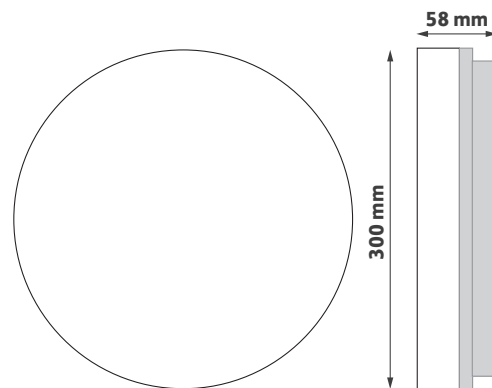

HAVANA - CH

DATASHEET

GAMMA
ILLUMINATION

Key Features

- IP54 IK10 LED Bulkhead
- 180° light distribution
- Opal TP(a) polycarbonate diffuser
- SMD LED and integral driver
- Life 50,000h L70
- Switchable 3 x CCT 830, 840, 855
- Suitable for ceiling or wall mounting

Technical Drawing

Declaration of Conformity available

Ordering Information

Delivered Output (lm)	Absolute Power (tcW)	Colour Temperature K	Model Reference
2700	25	3000, 4000, 5500	CH001

If you require **EM** or **sensor** options please refer to our **Duro AJI** or **Duro AFG** bulkheads.