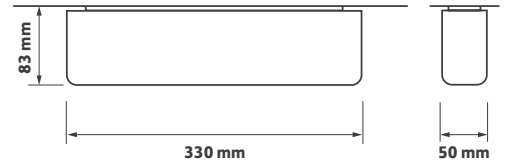

Technical Drawing

DC Declaration of Conformity available

Ordering Information

Luminaire Output (lm)	Power (tcW)	Model Ref.
254	2.5	EMTRAC

Options

DALI / Self-test (Stucchi adaptor)	/EMD
Black body (RAL9005)	/BK

Options

/EMD
DALI / Self-test (Stucchi adapter)

/BK
Black - RAL 9005

Luminaire Spacing On Emergency Escape Routes

Mounting height (m)	Transverse distance to wall (m)	Transverse to transverse spacing (m)	Transverse to axial spacing (m)	Axial to axial spacing (m)	Axial distance to wall (m)
	1 lux	1 lux	1 lux	1 lux	1 lux
2.5	3.1	7.8	7.9	8.0	3.2
3.0	3.2	8.2	8.4	8.5	3.4
4.0	3.5	9.0	9.2	9.3	3.6
5.0	3.6	9.5	9.7	9.9	3.8
6.0	3.6	10.0	10.2	10.5	3.9

Luminaire Spacing In Open Areas

Mounting height (m)	Transverse distance to wall (m)	Transverse to transverse spacing (m)	Axial to axial spacing (m)	Axial distance to wall (m)
	0.5 lux	0.5 lux	0.5 lux	0.5 lux
2.5	3.3	7.8	8.5	3.3
3.0	3.4	8.7	9.2	3.5
4.0	3.7	10.1	10.4	3.8
5.0	3.9	11.0	11.3	4.0
6.0	4.0	11.7	12.0	4.2