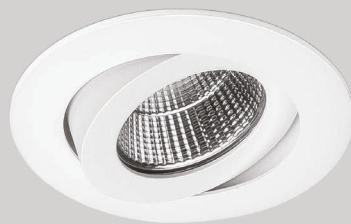

DENVER - CC

DATASHEET

GAMMA
ILLUMINATION

ø80 mm

Key Features

- Professional, minimal LED Downlight
- Die-cast low profile bezel, white RAL9003
- Lumen maintenance L70/F50 @ >50,000 hours
- Injection moulded 36° faceted reflector
- High efficacy, low glare
- No visible flicker (IEEE PAR1789 2015)
- Dimming, DALI and emergency options
- 5 year warranty

Technical Drawing

DC

Declaration of Conformity available

Ordering Information

Output lm	Power tcW	Colour	Model Ref.
750	8	830	CC001
775	8	840	CC002

Options

Please select from the options below.

Phase-cut mains dimming	/MDIM
SwitchDIM, DALI or DSI	/ECO
Casambi wireless network (inc dim)	/BTC
3 hour emergency conversion	/EM
3 hour self-test and DALI emergency conversion	/EMD

Options

/MDIM
Phase-cut mains dimming

/ECO
SwitchDIM, DALI or DSI

/BTC
Casambi wireless network
(inc dim)

/EM
3 hour emergency conversion

/EMD
3 hour self-test and DALI
emergency conversion

Product variations
Plug and Sockets