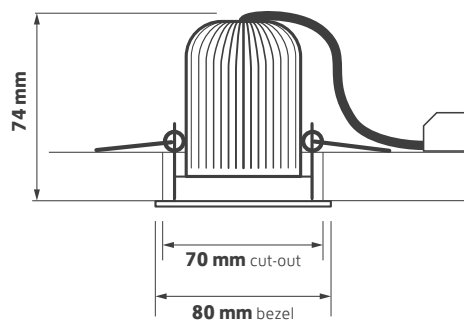

DENVER - CC

DATASHEET

GAMMA
ILLUMINATION

ø80 mm

Key Features

- Professional, minimal LED Downlight
- Die-cast low profile bezel, white RAL9003
- Lumen maintenance L70/F50 @ >50,000 hours
- Injection moulded 36° faceted reflector
- High efficacy, low glare
- No visible flicker (IEEE PAR1789 2015)
- Dimming, DALI and emergency options
- 5 year warranty

Technical Drawing

DC

Declaration of Conformity available

Ordering Information

Output lm	Power tcW	Colour	Model Ref.
750	8	830	CC001
775	8	840	CC002

Options

Please select from the options below.

Phase-cut mains dimming	/MDIM
SwitchDIM, DALI or DSI	/ECO
Casambi wireless network (inc dim)	/BTC
3 hour emergency conversion	/EM
3 hour self-test and DALI emergency conversion	/EMD