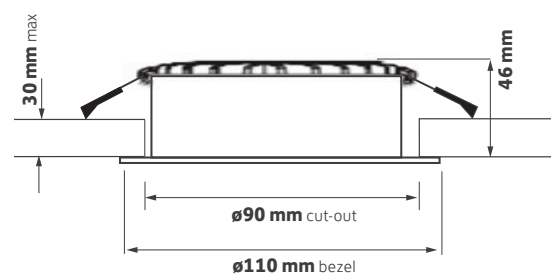

Technical Drawing

DC

Declaration of Conformity available

Ordering Information

Delivered Output (lm)	Absolute Power (tcW)	Colour Temperature K	Model Reference
850	9	3000, 4000, 5500	CF001

Options

Please select from the options below.

Mains dimming	/MDIM
SwitchDIM, DALI or DSI	/ECO
Casambi wireless network	/BTC
EM conversion	/EM
DALI and self test EM conversion	/EMD