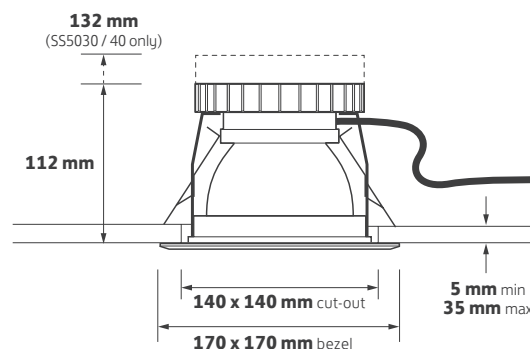

Please select from the options below.

Universal bezel	/UB
Touch dimming / DALI	/T+DALI
Casambi Bluetooth wireless network	/BTC
Emergency - Remote indicator	/EM
DALI / Self-test emergency - Remote indicator	/EMD
Emergency - Integral indicator	/EMI
DALI / Self-test emergency - Integral indicator	/EMDI