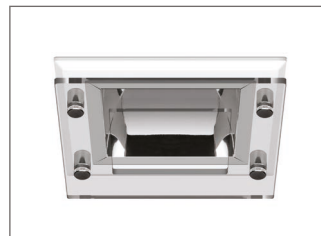

DA003
Clear acrylic halo