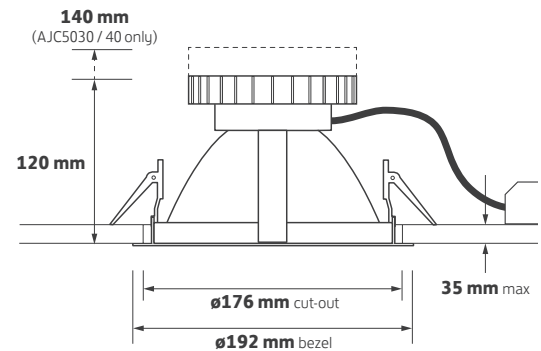

## Key Features

- Reduced profile bezel to minimise visual impact - RAL 9016 white
- 60° satin etched reflector - Multi-faceted and specular options
- Optimised thermal management system
- Dimming and emergency conversion options
- Lumen maintenance L70/B10 @ >60,000 hours
- 5 year warranty (50,000 hours)
- Comes with 500 mm supply lead
- Tunable white option (Tridonic DLE)
- IP54 sealed glass option

## Technical Drawing

## Ordering Information

Luminaire Output (lm)	Power (tcW)	Colour	Model Ref.
1025	9.5	830	<b>AJC1130</b>
1100	9.5	840	<b>AJC1140</b>
1750	17.5	830	<b>AJC2030</b>
1900	17.5	840	<b>AJC2040</b>
2700	30.5	830	<b>AJC3030</b>
2925	30.5	840	<b>AJC3040</b>
4200	46.5	830	<b>AJC5030</b>
4550	46.5	840	<b>AJC5040</b>
1750	17.5	927 - 965	<b>AJC2000/TUNE</b>