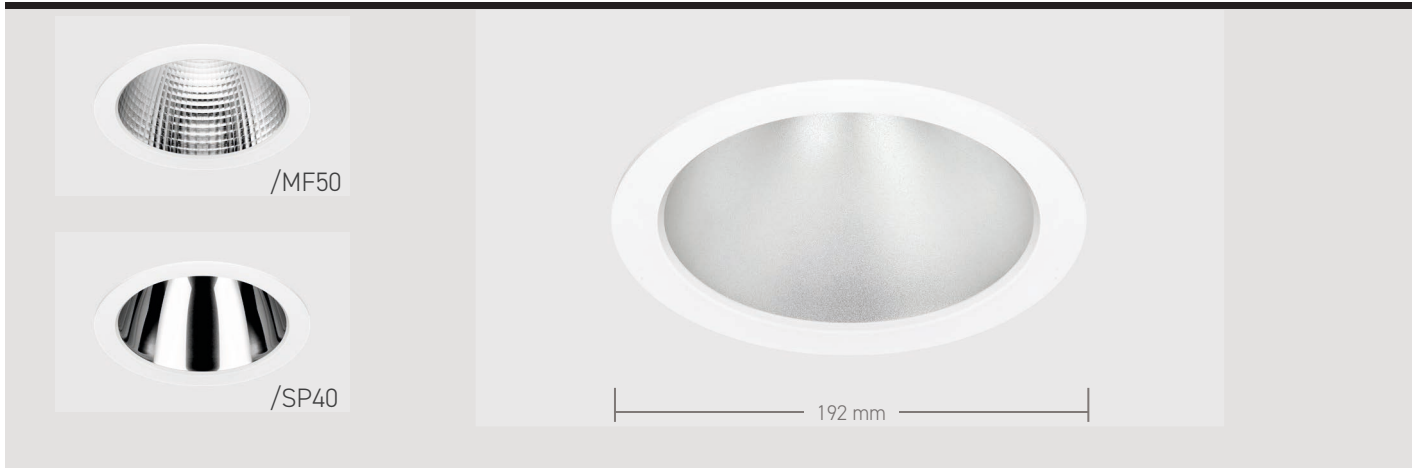

# SYSION - AJC

DATASHEET

PHILIPS  
TECHNOLOGY  
INSIDE

GAMMA  
ILLUMINATION

## Key Features

- Reduced profile bezel to minimise visual impact - RAL 9016 white
- 60° satin etched reflector - Multi-faceted and specular options
- Optimised thermal management system
- Dimming and emergency conversion options
- Lumen maintenance L70/B10 @ >60,000 hours
- 5 year warranty (50,000 hours)
- Comes with 500 mm supply lead
- Tunable white option (Tridonic DLE)
- IP54 sealed glass option

## Ordering Information

Luminaire Output (lm)	Power (tcW)	Colour	Model Ref.
1025	9.5	830	<b>AJC1130</b>
1100	9.5	840	<b>AJC1140</b>
1750	17.5	830	<b>AJC2030</b>
1900	17.5	840	<b>AJC2040</b>
2700	30.5	830	<b>AJC3030</b>
2925	30.5	840	<b>AJC3040</b>
4200	46.5	830	<b>AJC5030</b>
4550	46.5	840	<b>AJC5040</b>
1750	17.5	927 - 965	<b>AJC2000/TUNE</b>