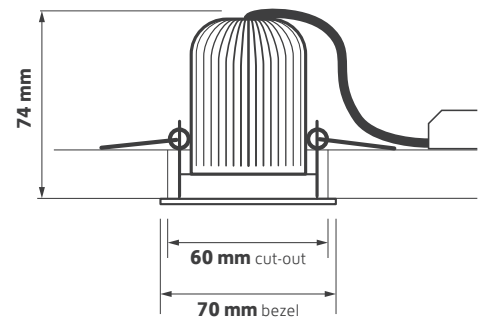

LUXRITE - CJ

DATASHEET

GAMMA
ILLUMINATION

Key Features

- Professional, minimal IP54 LED Downlight
- Die-cast low profile bezel, white RAL9003
- Lumen maintenance L70/F50 @ >50,000 hours
- Injection moulded 36° faceted reflector
- High efficacy, low glare
- No visible flicker (IEEE PAR1789 2015)
- Dimming, DALI and emergency options
- 5 year warranty

Technical Drawing

DC

Declaration of Conformity available

Ordering Information

Output lm	Power tcW	Colour	Model Ref.
750	8	830	CJ001
775	8	840	CJ002

Options

Please select from the options below.

Phase-cut mains dimming	/MDIM
SwitchDIM, DALI or DSI	/ECO
Casambi wireless network (inc dim)	/BTC
3 hour emergency conversion	/EM
3 hour self-test and DALI emergency conversion	/EMD
Black body	/BL