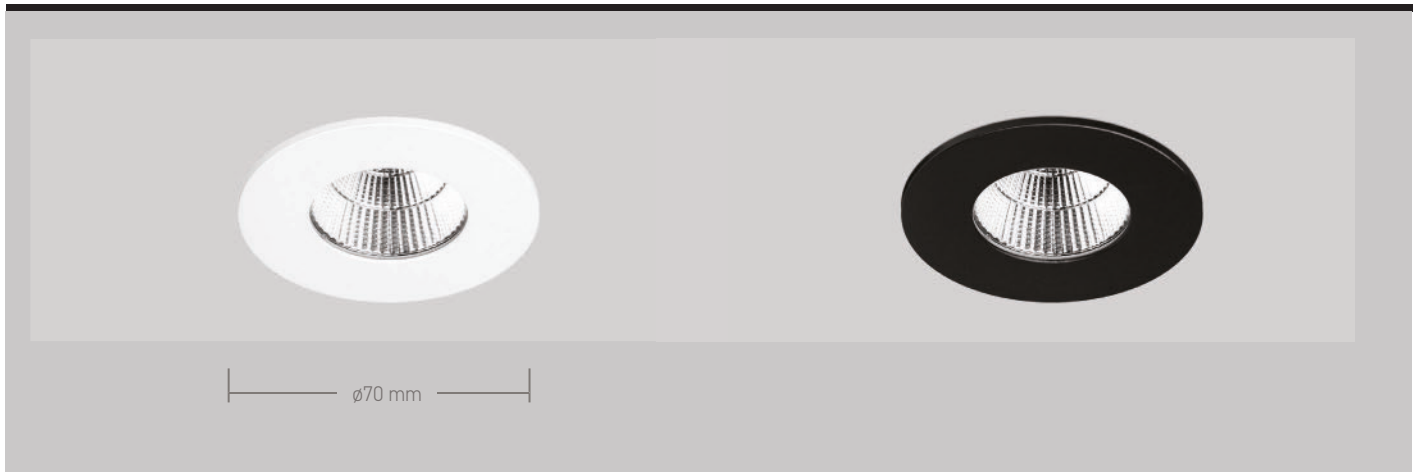

LUXRITE - CJ

DATASHEET

GAMMA
ILLUMINATION

Key Features

- Professional, minimal IP54 LED Downlight
- Die-cast low profile bezel, white RAL9003
- Lumen maintenance L70/F50 @ >50,000 hours
- Injection moulded 36° faceted reflector
- High efficacy, low glare
- No visible flicker (IEEE PAR1789 2015)
- Dimming, DALI and emergency options
- 5 year warranty

Technical Drawing

DC

Declaration of Conformity available

Ordering Information

Output lm	Power tcW	Colour	Model Ref.
750	8	830	CJ001
775	8	840	CJ002

Options

Please select from the options below.

Phase-cut mains dimming	/MDIM
SwitchDIM, DALI or DSI	/ECO
Casambi wireless network (inc dim)	/BTC
3 hour emergency conversion	/EM
3 hour self-test and DALI emergency conversion	/EMD
Black body	/BL