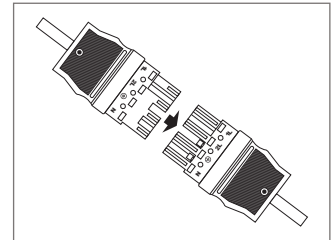

Options

/MDIM
Phase-cut mains dimming

/ECO
SwitchDIM, DALI or DSI

/BTC
Casambi wireless network
(inc dim)

/EM
3 hour emergency conversion

/EMD
3 hour self-test and DALI
emergency conversion

/BL
Black bezel

Product variations
Halo kit