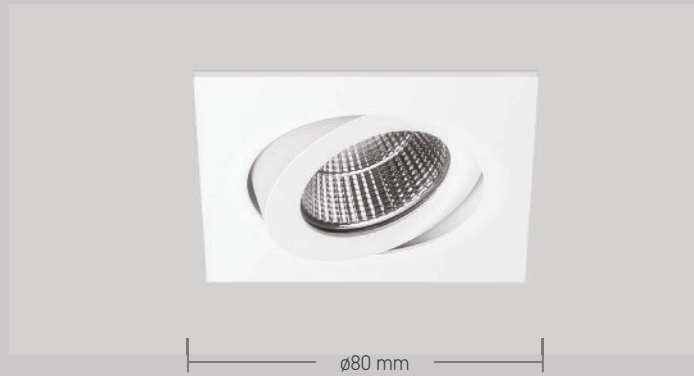

## Key Features

- Professional, minimal LED Downlight
- Die-cast low profile bezel, white RAL9003
- Lumen maintenance L70/F50 @ >50,000 hours
- Injection moulded 36° faceted reflector
- High efficacy, low glare
- No visible flicker (IEEE PAR1789 2015)
- Dimming, DALI and emergency options
- 5 year warranty