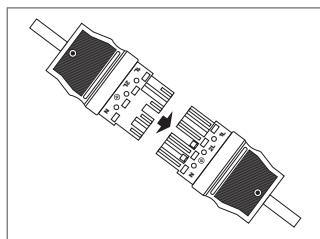

Options

/MDIM
Phase-cut mains dimming

/ECO
SwitchDIM, DALI or DSI

/BTC
Casambi wireless network
(inc dim)

/EM
3 hour emergency conversion

/EMD
3 hour self-test and DALI
emergency conversion

Product variations
Plug and Sockets