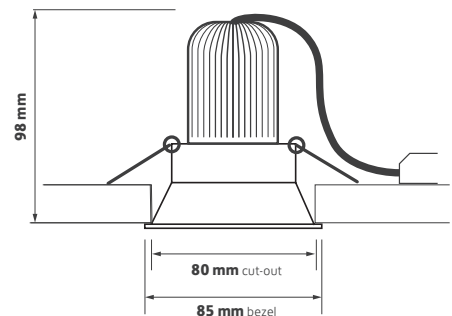

LUXRITE - CB

DATASHEET

GAMMA
ILLUMINATION

Key Features

- Professional, deep adjustable LED Downlight
- Minimal die-cast low profile bezel, white RAL9003
- Lumen maintenance L70/F50 @ >50,000 hours
- Injection moulded 36° faceted reflector
- High efficacy, low glare
- No visible flicker (IEEE PAR1789 2015)
- Dimming, DALI and emergency options
- 5 year warranty

Technical Drawing

DC

Declaration of Conformity available

Ordering Information

Output lm	Power tcW	Colour	Model Ref.
750	8	830	CB001
775	8	840	CB002

Options

Please select from the options below.

Phase-cut mains dimming	/MDIM
SwitchDIM, DALI or DSI	/ECO
Casambi wireless network (inc dim)	/BTC
3 hour emergency conversion	/EM
3 hour self-test and DALI emergency conversion	/EMD